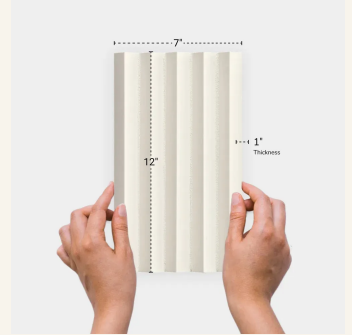

White Rombini Triangle Small Matte Ceramic Mosaic Tile

[View Product](#)

SKU	ATBORTS0101MU
Material	Ceramic
Tile Use	Indoor walls, Shower walls, Heat reas up to 150F, Commercial walls
Thickness	1"
Coverage	0.633
Sold By	sheet
Recommended Thinset	Laticrete 254 Platinum

Sqft per Box	5.7
Shape	Rectangle Triangle
Item Size	7X12
Mounting Type	Mesh Mounted
Priced By	sf
Pieces Per Box	9
Country of Origin	Italy