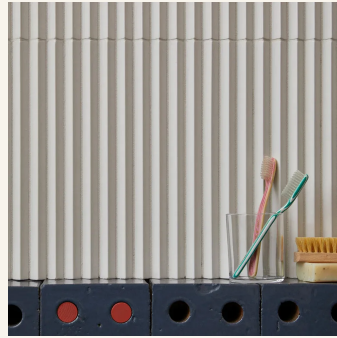

White Rombini Triangle Small Matte Ceramic Mosaic Tile

[View Product](#)

SKU	ATBORTS0101MU
Material	Ceramic
Tile Use	Indoor walls, Shower walls, Heat reas up to 150F, Commercial walls
Thickness	1"
Coverage	0.633
Sold By	sheet
Recommended Thinset	Laticrete 254 Platinum

Sqft per Box	5.7
Shape	Rectangle Triangle
Item Size	7X12
Mounting Type	Mesh Mounted
Priced By	sf
Pieces Per Box	9
Country of Origin	Italy