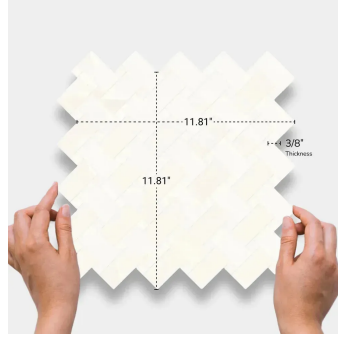

Onyx Chic White Matte Basket Weave Mosaic Tile

[View Product](#)

SKU	ATIMPONXWHTMOS
Item size	11.81x11.81 inch
Tile Finish	Matte
Coverage	0.969
Sold By	sheet
Sq Ft Per Box	4.843
Tile Use	Outdoors, Indoor Walls, Light traffic floors, High traffic floors, Shower Walls, Shower Floor, Steam Room, Swimming Pool, Heat areas up to 150F, Commercial walls, Commercial Floors
Recommended thinset	Laticrete 254 Platinum
Country of Origin	Italy

Material	Porcelain
Thickness	3/8 inch
Mounting type	Mesh Mounted
Priced By	sheet
Pieces Per Box	5
Weight	3.85
Shade Variation	V3 (moderate)
Recommended Grout 1	Laticrete Permacolor White