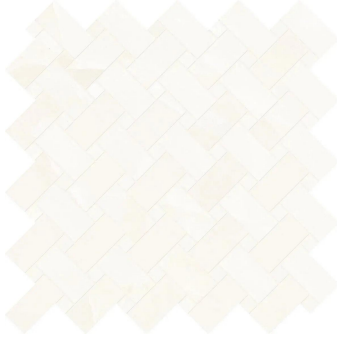

Onyx Chic White Matte Basket Weave Mosaic Tile

[View Product](#)

SKU	ATIMPONXWHTMOS
Item size	11.81x11.81 inch
Tile Finish	Matte
Coverage	0.969
Sold By	sheet
Sq Ft Per Box	4.843
Tile Use	Outdoors, Indoor Walls, Light traffic floors, High traffic floors, Shower Walls, Shower Floor, Steam Room, Swimming Pool, Heat areas up to 150F, Commercial walls, Commercial Floors
Recommended thinset	Laticrete 254 Platinum
Country of Origin	Italy

Material	Porcelain
Thickness	3/8 inch
Mounting type	Mesh Mounted
Priced By	sheet
Pieces Per Box	5
Weight	3.85
Shade Variation	V3 (moderate)
Recommended Grout 1	Laticrete Permacolor White