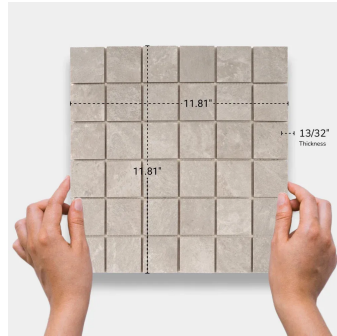

# Slate Gray 2x2 Matte Porcelain Mosaic Tile

[View Product](#)

SKU	ATIMPGREMOS
Item size	11.81x11.81 inch
Tile Finish	Matte
Coverage	0.969
Sold By	sheet
Sq Ft Per Box	10.654
Tile Use	Outdoors, Indoor Walls, Light traffic floors, High traffic floors, Shower Walls, Shower Floor, Steam Room, Swimming Pool, Heat areas up to 150F, Commercial walls, Commercial Floors
Tile Edges	Rectified
Recommended Grout 1	Laticrete Permacolor White

Material	Colour Body Porcelain
Thickness	13/32 inch
Mounting type	Mesh Mounted
Priced By	sheet
Pieces Per Box	11
Weight	4.7
Shade Variation	V3 (moderate)
Recommended thinset	Laticrete 254 Platinum
Country of Origin	Spain