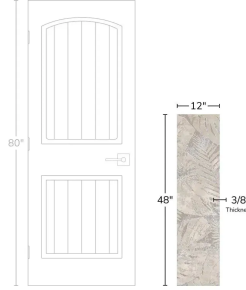

# Avalon Slate Beige Tropic 12x48 Porcelain Tile

[View Product](#)

SKU	ATJUMPRLTROP
Item size	11.8x47.3 inch
Mounting type	Loose
Priced By	sf
Pieces Per Box	3
Weight	4.987
Shade Variation	V3 (moderate)
Recommended thinset	Laticrete 254 Platinum
Country of Origin	Spain

Material	Colored Body Porcelain
Thickness	3/8 inch
Coverage	3.876
Sold By	box
Sq Ft Per Box	11.628
Tile Use	Indoor Walls, Shower Walls, Heat areas up to 150F, Commercial walls
Tile Edges	Rectified
Recommended Grout 1	Laticrete Permacolor White