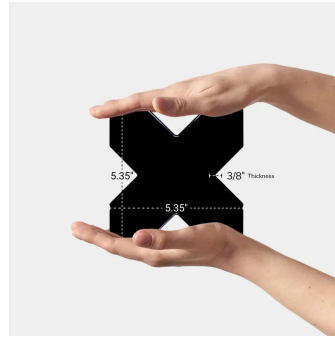

Moroccan Black Cross 5x5 Polished Ceramic Tile

[View Product](#)

SKU	ATMORNERCR
Item size	5.35x5.35 inch
Tile Finish	Glossy
Coverage	0.199
Sold By	box
Sq Ft Per Box	5.38
Tile Use	Outdoors, Indoor Walls, Light traffic floors, Shower Walls, Heat areas up to 150F, Commercial walls
Tile Edges	Pressed
Recommended Grout 1	Laticrete Permacolor White

Material	Ceramic
Thickness	3/8 inch
Mounting type	Loose
Priced By	sf
Pieces Per Box	27
Weight	2.97
Shade Variation	V3 (moderate)
Recommended thinset	Laticrete 254 Platinum
Country of Origin	Spain