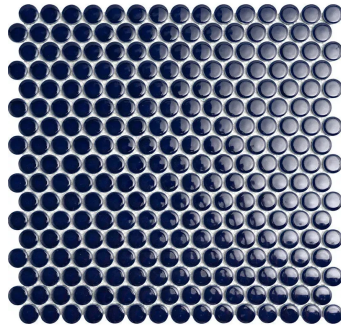

Dark Blue 1" Penny Round Polished Porcelain Mosaic

[View Product](#)

SKU	ATORB011NVG
Item size	11.46x12.4 inch
Chip size	0.75 inch
Mounting type	Mesh Mounted
Priced By	sheet
Pieces Per Box	10
Weight	1.75
Shade Variation	V3 (moderate)
Recommended Grout 1	Laticrete Permacolor

Material	Porcelain
Thickness	1/4 inch
Tile Finish	Glossy
Coverage	0.987
Sold By	sheet
Sq Ft Per Box	9.87
Tile Use	Outdoors, Indoor Walls, Light traffic floors, High traffic floors, Shower Walls, Shower Floor, Steam Room, Swimming Pool, Heat areas up to 150F, Commercial walls, Commercial Floors
Recommended thinset	Laticrete 254 Platinum
Country of Origin	Thailand