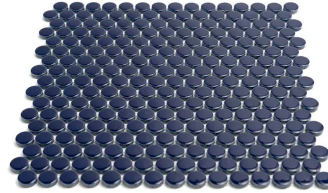

Dark Blue 1" Penny Round Polished Porcelain Mosaic

[View Product](#)

SKU	ATORB011NVG
Item size	11.46x12.4 inch
Chip size	0.75 inch
Mounting type	Mesh Mounted
Priced By	sheet
Pieces Per Box	10
Weight	1.75
Shade Variation	V3 (moderate)
Recommended Grout 1	Laticrete Permacolor

Material	Porcelain
Thickness	1/4 inch
Tile Finish	Glossy
Coverage	0.987
Sold By	sheet
Sq Ft Per Box	9.87
Tile Use	Outdoors, Indoor Walls, Light traffic floors, High traffic floors, Shower Walls, Shower Floor, Steam Room, Swimming Pool, Heat areas up to 150F, Commercial walls, Commercial Floors
Recommended thinset	Laticrete 254 Platinum
Country of Origin	Thailand