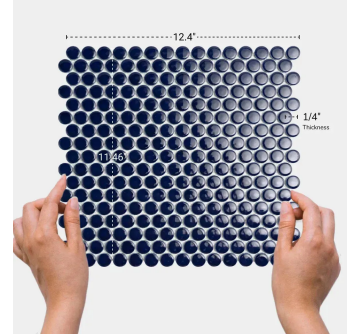

Dark Blue 1" Penny Round Polished Porcelain Mosaic

[View Product](#)

SKU	ATORB011NVG
Item size	11.46x12.4 inch
Chip size	0.75 inch
Mounting type	Mesh Mounted
Priced By	sheet
Pieces Per Box	10
Weight	1.75
Shade Variation	V3 (moderate)
Recommended Grout 1	Laticrete Permacolor

Material	Porcelain
Thickness	1/4 inch
Tile Finish	Glossy
Coverage	0.987
Sold By	sheet
Sq Ft Per Box	9.87
Tile Use	Outdoors, Indoor Walls, Light traffic floors, High traffic floors, Shower Walls, Shower Floor, Steam Room, Swimming Pool, Heat areas up to 150F, Commercial walls, Commercial Floors
Recommended thinset	Laticrete 254 Platinum
Country of Origin	Thailand