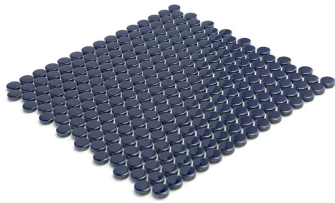

Dark Blue 1" Penny Round Polished Porcelain Mosaic

[View Product](#)

SKU	ATORB011NVG
Item size	11.46x12.4 inch
Chip size	0.75 inch
Mounting type	Mesh Mounted
Priced By	sheet
Pieces Per Box	10
Weight	1.75
Shade Variation	V3 (moderate)
Recommended Grout 1	Laticrete Permacolor

Material	Porcelain
Thickness	1/4 inch
Tile Finish	Glossy
Coverage	0.987
Sold By	sheet
Sq Ft Per Box	9.87
Tile Use	Outdoors, Indoor Walls, Light traffic floors, High traffic floors, Shower Walls, Shower Floor, Steam Room, Swimming Pool, Heat areas up to 150F, Commercial walls, Commercial Floors
Recommended thinset	Laticrete 254 Platinum
Country of Origin	Thailand