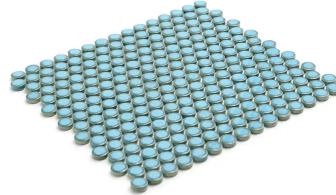

Blue Eclipse 1" Penny Round Polished Porcelain Mosaic

[View Product](#)

SKU	ATORB012BLG
Item size	11.46x12.4 inch
Chip size	0.75 inch
Mounting type	Mesh Mounted
Priced By	sheet
Pieces Per Box	10
Weight	1.75
Shade Variation	V3 (moderate)
Recommended Grout 1	Laticrete Permacolor

Material	Porcelain
Thickness	1/4 inch
Tile Finish	Glossy
Coverage	0.987
Sold By	sheet
Sq Ft Per Box	9.87
Tile Use	Outdoors, Indoor Walls, Light traffic floors, High traffic floors, Shower Walls, Shower Floor, Steam Room, Swimming Pool, Heat areas up to 150F, Commercial walls, Commercial Floors
Recommended thinset	Laticrete 254 Platinum
Country of Origin	Thailand