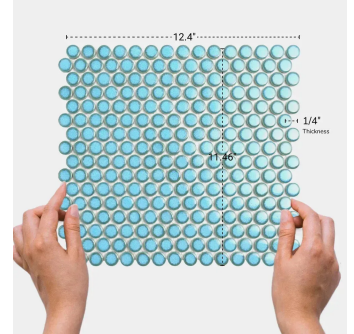

Blue Eclipse 1" Penny Round Polished Porcelain Mosaic

[View Product](#)

SKU	ATORB012BLG
Item size	11.46x12.4 inch
Chip size	0.75 inch
Mounting type	Mesh Mounted
Priced By	sheet
Pieces Per Box	10
Weight	1.75
Shade Variation	V3 (moderate)
Recommended Grout 1	Laticrete Permacolor

Material	Porcelain
Thickness	1/4 inch
Tile Finish	Glossy
Coverage	0.987
Sold By	sheet
Sq Ft Per Box	9.87
Tile Use	Outdoors, Indoor Walls, Light traffic floors, High traffic floors, Shower Walls, Shower Floor, Steam Room, Swimming Pool, Heat areas up to 150F, Commercial walls, Commercial Floors
Recommended thinset	Laticrete 254 Platinum
Country of Origin	Thailand