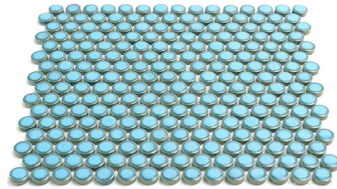

Blue Eclipse 1" Penny Round Polished Porcelain Mosaic

[View Product](#)

SKU	ATORB012BLG
Item size	11.46x12.4 inch
Chip size	0.75 inch
Mounting type	Mesh Mounted
Priced By	sheet
Pieces Per Box	10
Weight	1.75
Shade Variation	V3 (moderate)
Recommended Grout 1	Laticrete Permacolor

Material	Porcelain
Thickness	1/4 inch
Tile Finish	Glossy
Coverage	0.987
Sold By	sheet
Sq Ft Per Box	9.87
Tile Use	Outdoors, Indoor Walls, Light traffic floors, High traffic floors, Shower Walls, Shower Floor, Steam Room, Swimming Pool, Heat areas up to 150F, Commercial walls, Commercial Floors
Recommended thinset	Laticrete 254 Platinum
Country of Origin	Thailand