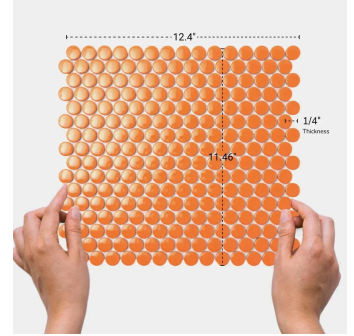

Orange 1" Penny Round Polished Porcelain Mosaic

[View Product](#)

SKU	ATORB013ORG
Item size	11.46x12.4 inch
Chip size	0.75 inch
Mounting type	Mesh Mounted
Priced By	sheet
Pieces Per Box	10
Weight	1.75
Shade Variation	V3 (moderate)
Recommended Grout 1	Laticrete Permacolor

Material	Porcelain
Thickness	1/4 inch
Tile Finish	Glossy
Coverage	0.987
Sold By	sheet
Sq Ft Per Box	9.87
Tile Use	Outdoors, Indoor Walls, Light traffic floors, High traffic floors, Shower Walls, Shower Floor, Steam Room, Swimming Pool, Heat areas up to 150F, Commercial walls, Commercial Floors
Recommended thinset	Laticrete 254 Platinum
Country of Origin	Thailand