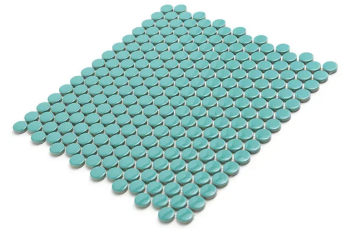

Green 1" Penny Round Polished Porcelain Mosaic

[View Product](#)

SKU	ATORB014GNG
Item size	11.46x12.4 inch
Chip size	0.75 inch
Mounting type	Mesh Mounted
Priced By	sheet
Pieces Per Box	10
Weight	1.75
Shade Variation	V3 (moderate)
Recommended Grout 1	Laticrete Permacolor

Material	Porcelain
Thickness	1/4 inch
Tile Finish	Glossy
Coverage	0.987
Sold By	sheet
Sq Ft Per Box	9.87
Tile Use	Outdoors, Indoor Walls, Light traffic floors, High traffic floors, Shower Walls, Shower Floor, Steam Room, Swimming Pool, Heat areas up to 150F, Commercial walls, Commercial Floors
Recommended thinset	Laticrete 254 Platinum
Country of Origin	Thailand