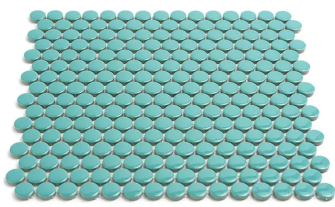

Green 1" Penny Round Polished Porcelain Mosaic

[View Product](#)

SKU	ATORB014GNG
Item size	11.46x12.4 inch
Chip size	0.75 inch
Mounting type	Mesh Mounted
Priced By	sheet
Pieces Per Box	10
Weight	1.75
Shade Variation	V3 (moderate)
Recommended Grout 1	Laticrete Permacolor

Material	Porcelain
Thickness	1/4 inch
Tile Finish	Glossy
Coverage	0.987
Sold By	sheet
Sq Ft Per Box	9.87
Tile Use	Outdoors, Indoor Walls, Light traffic floors, High traffic floors, Shower Walls, Shower Floor, Steam Room, Swimming Pool, Heat areas up to 150F, Commercial walls, Commercial Floors
Recommended thinset	Laticrete 254 Platinum
Country of Origin	Thailand