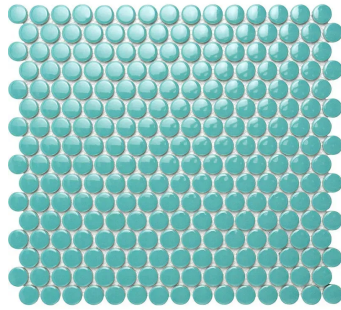

Green 1" Penny Round Polished Porcelain Mosaic

[View Product](#)

SKU	ATORB014GNG
Item size	11.46x12.4 inch
Chip size	0.75 inch
Mounting type	Mesh Mounted
Priced By	sheet
Pieces Per Box	10
Weight	1.75
Shade Variation	V3 (moderate)
Recommended Grout 1	Laticrete Permacolor

Material	Porcelain
Thickness	1/4 inch
Tile Finish	Glossy
Coverage	0.987
Sold By	sheet
Sq Ft Per Box	9.87
Tile Use	Outdoors, Indoor Walls, Light traffic floors, High traffic floors, Shower Walls, Shower Floor, Steam Room, Swimming Pool, Heat areas up to 150F, Commercial walls, Commercial Floors
Recommended thinset	Laticrete 254 Platinum
Country of Origin	Thailand