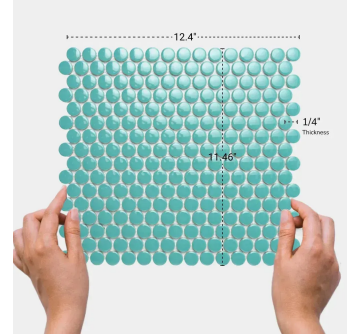

Green 1" Penny Round Polished Porcelain Mosaic

[View Product](#)

SKU	ATORB014GNG
Item size	11.46x12.4 inch
Chip size	0.75 inch
Mounting type	Mesh Mounted
Priced By	sheet
Pieces Per Box	10
Weight	1.75
Shade Variation	V3 (moderate)
Recommended Grout 1	Laticrete Permacolor

Material	Porcelain
Thickness	1/4 inch
Tile Finish	Glossy
Coverage	0.987
Sold By	sheet
Sq Ft Per Box	9.87
Tile Use	Outdoors, Indoor Walls, Light traffic floors, High traffic floors, Shower Walls, Shower Floor, Steam Room, Swimming Pool, Heat areas up to 150F, Commercial walls, Commercial Floors
Recommended thinset	Laticrete 254 Platinum
Country of Origin	Thailand