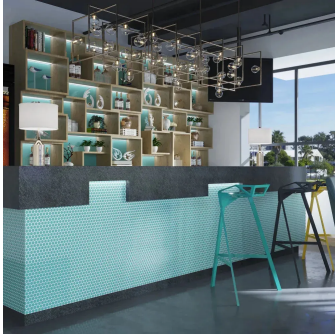

Green 1" Penny Round Polished Porcelain Mosaic

[View Product](#)

SKU	ATORB014GNG
Item size	11.46x12.4 inch
Chip size	0.75 inch
Mounting type	Mesh Mounted
Priced By	sheet
Pieces Per Box	10
Weight	1.75
Shade Variation	V3 (moderate)
Recommended Grout 1	Laticrete Permacolor