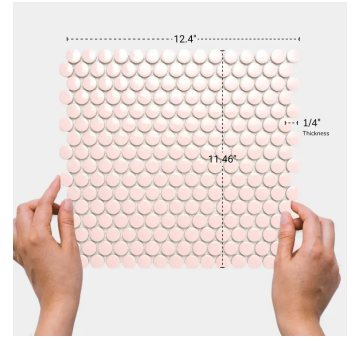

Pink 1" Penny Round Polished Porcelain Mosaic

[View Product](#)

SKU	ATORB015PKG
Item size	11.46x12.4 inch
Chip size	0.75 inch
Mounting type	Mesh Mounted
Priced By	sheet
Pieces Per Box	10
Weight	1.75
Shade Variation	V3 (moderate)
Recommended Grout 1	Laticrete Permacolor

Material	Porcelain
Thickness	1/4 inch
Tile Finish	Glossy
Coverage	0.987
Sold By	sheet
Sq Ft Per Box	9.87
Tile Use	Outdoors, Indoor Walls, Light traffic floors, High traffic floors, Shower Walls, Shower Floor, Steam Room, Swimming Pool, Heat areas up to 150F, Commercial walls, Commercial Floors
Recommended thinset	Laticrete 254 Platinum
Country of Origin	Thailand