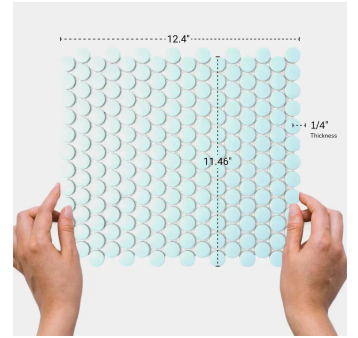

# Blue 1" Penny Round Matte Porcelain Mosaic

[View Product](#)

SKU	ATORB016LBLM
Item size	11.46x12.4 inch
Chip size	0.75 inch
Mounting type	Mesh Mounted
Priced By	sheet
Pieces Per Box	10
Weight	1.75
Shade Variation	V3 (moderate)
Recommended Grout 1	Laticrete Permacolor

Material	Porcelain
Thickness	1/4 inch
Tile Finish	Matte
Coverage	0.987
Sold By	sheet
Sq Ft Per Box	9.87
Tile Use	Outdoors, Indoor Walls, Light traffic floors, High traffic floors, Shower Walls, Shower Floor, Steam Room, Swimming Pool, Heat areas up to 150F, Commercial walls, Commercial Floors
Recommended thinset	Laticrete 254 Platinum
Country of Origin	Thailand