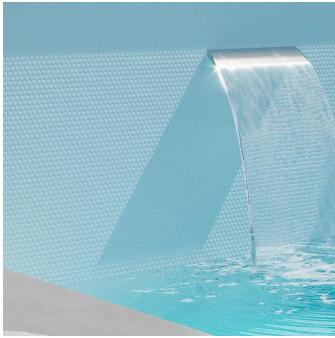

# Blue 1" Penny Round Matte Porcelain Mosaic

[View Product](#)

SKU	ATORB016LBLM
Item size	11.46x12.4 inch
Chip size	0.75 inch
Mounting type	Mesh Mounted
Priced By	sheet
Pieces Per Box	10
Weight	1.75
Shade Variation	V3 (moderate)
Recommended Grout 1	Laticrete Permacolor

Material	Porcelain
Thickness	1/4 inch
Tile Finish	Matte
Coverage	0.987
Sold By	sheet
Sq Ft Per Box	9.87
Tile Use	Outdoors, Indoor Walls, Light traffic floors, High traffic floors, Shower Walls, Shower Floor, Steam Room, Swimming Pool, Heat areas up to 150F, Commercial walls, Commercial Floors
Recommended thinset	Laticrete 254 Platinum
Country of Origin	Thailand