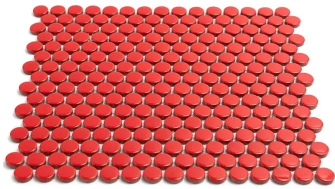

Red 1" Penny Round Polished Porcelain Mosaic

[View Product](#)

SKU	ATORB017RDG
Item size	11.46x12.4 inch
Chip size	0.75 inch
Mounting type	Mesh Mounted
Priced By	sheet
Pieces Per Box	10
Weight	1.75
Shade Variation	V3 (moderate)
Recommended Grout 1	Laticrete Permacolor

Material	Porcelain
Thickness	1/4 inch
Tile Finish	Glossy
Coverage	0.987
Sold By	sheet
Sq Ft Per Box	9.87
Tile Use	Outdoors, Indoor Walls, Light traffic floors, High traffic floors, Shower Walls, Shower Floor, Steam Room, Swimming Pool, Heat areas up to 150F, Commercial walls, Commercial Floors
Recommended thinset	Laticrete 254 Platinum
Country of Origin	Thailand