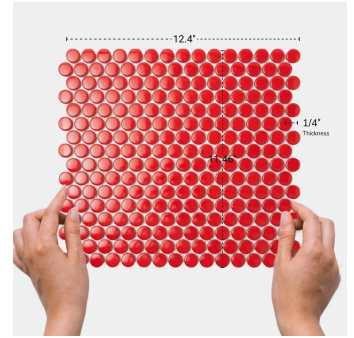

Red 1" Penny Round Polished Porcelain Mosaic

[View Product](#)

SKU	ATORB017RDG
Item size	11.46x12.4 inch
Chip size	0.75 inch
Mounting type	Mesh Mounted
Priced By	sheet
Pieces Per Box	10
Weight	1.75
Shade Variation	V3 (moderate)
Recommended Grout 1	Laticrete Permacolor

Material	Porcelain
Thickness	1/4 inch
Tile Finish	Glossy
Coverage	0.987
Sold By	sheet
Sq Ft Per Box	9.87
Tile Use	Outdoors, Indoor Walls, Light traffic floors, High traffic floors, Shower Walls, Shower Floor, Steam Room, Swimming Pool, Heat areas up to 150F, Commercial walls, Commercial Floors
Recommended thinset	Laticrete 254 Platinum
Country of Origin	Thailand