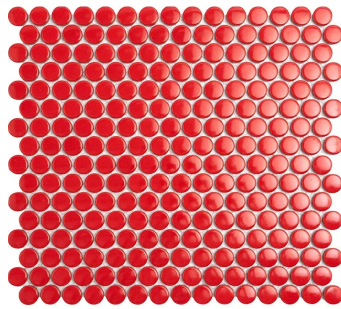

Red 1" Penny Round Polished Porcelain Mosaic

[View Product](#)

SKU	ATORB017RDG
Item size	11.46x12.4 inch
Chip size	0.75 inch
Mounting type	Mesh Mounted
Priced By	sheet
Pieces Per Box	10
Weight	1.75
Shade Variation	V3 (moderate)
Recommended Grout 1	Laticrete Permacolor

Material	Porcelain
Thickness	1/4 inch
Tile Finish	Glossy
Coverage	0.987
Sold By	sheet
Sq Ft Per Box	9.87
Tile Use	Outdoors, Indoor Walls, Light traffic floors, High traffic floors, Shower Walls, Shower Floor, Steam Room, Swimming Pool, Heat areas up to 150F, Commercial walls, Commercial Floors
Recommended thinset	Laticrete 254 Platinum
Country of Origin	Thailand