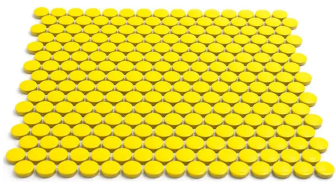

Yellow 1" Penny Round Polished Porcelain Mosaic

[View Product](#)

SKU	ATORB018YLG
Item size	11.46x12.4 inch
Chip size	0.75 inch
Mounting type	Mesh Mounted
Priced By	sheet
Pieces Per Box	10
Weight	1.75
Shade Variation	V3 (moderate)
Recommended Grout 1	Laticrete Permacolor

Material	Porcelain
Thickness	1/4 inch
Tile Finish	Glossy
Coverage	0.987
Sold By	sheet
Sq Ft Per Box	9.87
Tile Use	Outdoors, Indoor Walls, Light traffic floors, High traffic floors, Shower Walls, Shower Floor, Steam Room, Swimming Pool, Heat areas up to 150F, Commercial walls, Commercial Floors
Recommended thinset	Laticrete 254 Platinum
Country of Origin	Thailand