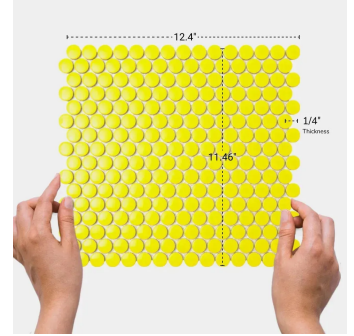

Yellow 1" Penny Round Polished Porcelain Mosaic

[View Product](#)

SKU	ATORB018YLG
Item size	11.46x12.4 inch
Chip size	0.75 inch
Mounting type	Mesh Mounted
Priced By	sheet
Pieces Per Box	10
Weight	1.75
Shade Variation	V3 (moderate)
Recommended Grout 1	Laticrete Permacolor

Material	Porcelain
Thickness	1/4 inch
Tile Finish	Glossy
Coverage	0.987
Sold By	sheet
Sq Ft Per Box	9.87
Tile Use	Outdoors, Indoor Walls, Light traffic floors, High traffic floors, Shower Walls, Shower Floor, Steam Room, Swimming Pool, Heat areas up to 150F, Commercial walls, Commercial Floors
Recommended thinset	Laticrete 254 Platinum
Country of Origin	Thailand