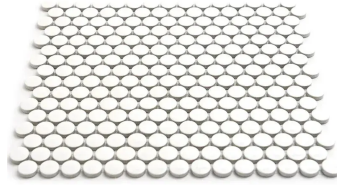

White 1" Penny Round Polished Porcelain Mosaic

[View Product](#)

SKU	ATORB01WTG
Item size	11.46x12.4 inch
Chip size	0.75 inch
Mounting type	Mesh Mounted
Priced By	sheet
Pieces Per Box	10
Weight	1.75
Shade Variation	V3 (moderate)
Recommended Grout 1	Laticrete Permacolor

Material	Porcelain
Thickness	1/4 inch
Tile Finish	Glossy
Coverage	0.987
Sold By	sheet
Sq Ft Per Box	9.87
Tile Use	Outdoors, Indoor Walls, Light traffic floors, High traffic floors, Shower Walls, Shower Floor, Steam Room, Swimming Pool, Heat areas up to 150F, Commercial walls, Commercial Floors
Recommended thinset	Laticrete 254 Platinum
Country of Origin	Thailand