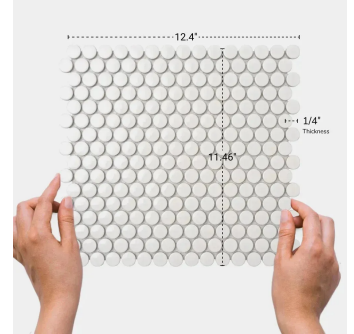

White 1" Penny Round Polished Porcelain Mosaic

[View Product](#)

SKU	ATORB01WTG
Item size	11.46x12.4 inch
Chip size	0.75 inch
Mounting type	Mesh Mounted
Priced By	sheet
Pieces Per Box	10
Weight	1.75
Shade Variation	V3 (moderate)
Recommended Grout 1	Laticrete Permacolor

Material	Porcelain
Thickness	1/4 inch
Tile Finish	Glossy
Coverage	0.987
Sold By	sheet
Sq Ft Per Box	9.87
Tile Use	Outdoors, Indoor Walls, Light traffic floors, High traffic floors, Shower Walls, Shower Floor, Steam Room, Swimming Pool, Heat areas up to 150F, Commercial walls, Commercial Floors
Recommended thinset	Laticrete 254 Platinum
Country of Origin	Thailand