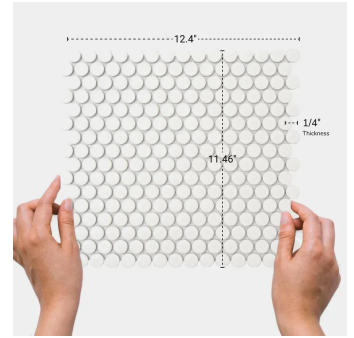

White 1" Penny Round Matte Porcelain Mosaic

[View Product](#)

SKU	ATORB02WTM
Item size	11.46x12.4 inch
Chip size	0.75 inch
Mounting type	Mesh Mounted
Priced By	sheet
Pieces Per Box	10
Weight	1.75
Shade Variation	V3 (moderate)
Recommended Grout 1	Laticrete Permacolor

Material	Porcelain
Thickness	1/4 inch
Tile Finish	Matte
Coverage	0.987
Sold By	sheet
Sq Ft Per Box	9.87
Tile Use	Outdoors, Indoor Walls, Light traffic floors, High traffic floors, Shower Walls, Shower Floor, Steam Room, Swimming Pool, Heat areas up to 150F, Commercial walls, Commercial Floors
Recommended thinset	Laticrete 254 Platinum
Country of Origin	Thailand