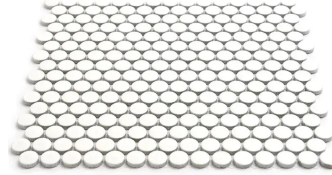

White 1" Penny Round Matte Porcelain Mosaic

[View Product](#)

SKU	ATORB02WTM
Item size	11.46x12.4 inch
Chip size	0.75 inch
Mounting type	Mesh Mounted
Priced By	sheet
Pieces Per Box	10
Weight	1.75
Shade Variation	V3 (moderate)
Recommended Grout 1	Laticrete Permacolor

Material	Porcelain
Thickness	1/4 inch
Tile Finish	Matte
Coverage	0.987
Sold By	sheet
Sq Ft Per Box	9.87
Tile Use	Outdoors, Indoor Walls, Light traffic floors, High traffic floors, Shower Walls, Shower Floor, Steam Room, Swimming Pool, Heat areas up to 150F, Commercial walls, Commercial Floors
Recommended thinset	Laticrete 254 Platinum
Country of Origin	Thailand