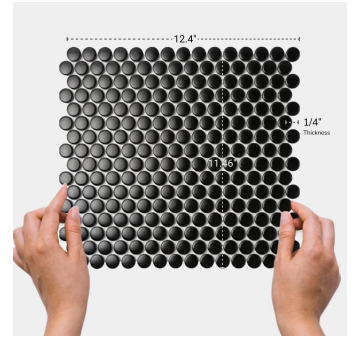

Black 1" Penny Round Matte Porcelain Mosaic

[View Product](#)

SKU	ATORB03BKM
Item size	11.46x12.4 inch
Chip size	0.75 inch
Mounting type	Mesh Mounted
Priced By	sheet
Pieces Per Box	10
Weight	1.75
Shade Variation	V3 (moderate)
Recommended Grout 1	Laticrete Permacolor

Material	Porcelain
Thickness	1/4 inch
Tile Finish	Matte
Coverage	0.987
Sold By	sheet
Sq Ft Per Box	9.87
Tile Use	Outdoors, Indoor Walls, Light traffic floors, High traffic floors, Shower Walls, Shower Floor, Steam Room, Swimming Pool, Heat areas up to 150F, Commercial walls, Commercial Floors
Recommended thinset	Laticrete 254 Platinum
Country of Origin	Thailand