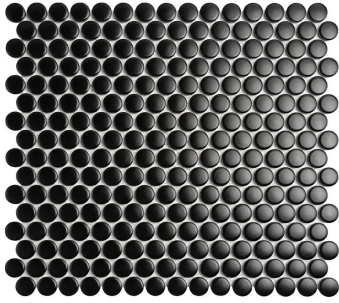

Black 1" Penny Round Matte Porcelain Mosaic

[View Product](#)

SKU	ATORB03BKM
Item size	11.46x12.4 inch
Chip size	0.75 inch
Mounting type	Mesh Mounted
Priced By	sheet
Pieces Per Box	10
Weight	1.75
Shade Variation	V3 (moderate)
Recommended Grout 1	Laticrete Permacolor

Material	Porcelain
Thickness	1/4 inch
Tile Finish	Matte
Coverage	0.987
Sold By	sheet
Sq Ft Per Box	9.87
Tile Use	Outdoors, Indoor Walls, Light traffic floors, High traffic floors, Shower Walls, Shower Floor, Steam Room, Swimming Pool, Heat areas up to 150F, Commercial walls, Commercial Floors
Recommended thinset	Laticrete 254 Platinum
Country of Origin	Thailand