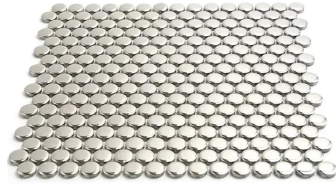

Metallic 1" Penny Round Polished Porcelain Mosaic

[View Product](#)

| | |
|---------------------|----------------------|
| SKU | ATORB04BKG |
| Item size | 11.46x12.4 inch |
| Chip size | 0.75 inch |
| Mounting type | Mesh Mounted |
| Priced By | sheet |
| Pieces Per Box | 10 |
| Weight | 1.75 |
| Shade Variation | V3 (moderate) |
| Recommended Grout 1 | Laticrete Permacolor |

| | |
|---------------------|--|
| Material | Porcelain |
| Thickness | 1/4 inch |
| Tile Finish | Glossy |
| Coverage | 0.987 |
| Sold By | sheet |
| Sq Ft Per Box | 9.87 |
| Tile Use | Outdoors, Indoor Walls, Light traffic floors, High traffic floors, Shower Walls, Shower Floor, Heat areas up to 150F, Commercial walls |
| Recommended thinset | Laticrete 254 Platinum |
| Country of Origin | Thailand |