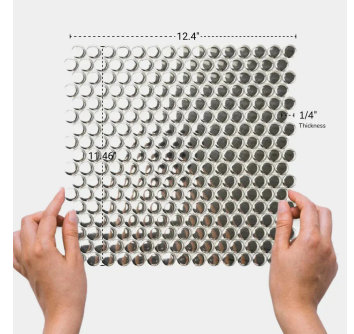

Metallic 1" Penny Round Polished Porcelain Mosaic

[View Product](#)

| | |
|---------------------|----------------------|
| SKU | ATORB04BKG |
| Item size | 11.46x12.4 inch |
| Chip size | 0.75 inch |
| Mounting type | Mesh Mounted |
| Priced By | sheet |
| Pieces Per Box | 10 |
| Weight | 1.75 |
| Shade Variation | V3 (moderate) |
| Recommended Grout 1 | Laticrete Permacolor |

| | |
|---------------------|--|
| Material | Porcelain |
| Thickness | 1/4 inch |
| Tile Finish | Glossy |
| Coverage | 0.987 |
| Sold By | sheet |
| Sq Ft Per Box | 9.87 |
| Tile Use | Outdoors, Indoor Walls, Light traffic floors, High traffic floors, Shower Walls, Shower Floor, Heat areas up to 150F, Commercial walls |
| Recommended thinset | Laticrete 254 Platinum |
| Country of Origin | Thailand |