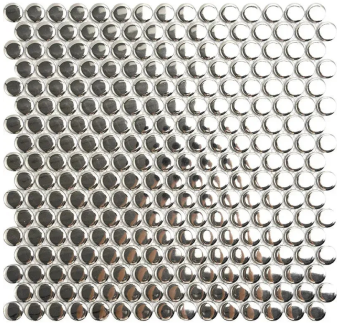

Metallic 1" Penny Round Polished Porcelain Mosaic

[View Product](#)

| | |
|---------------------|----------------------|
| SKU | ATORB04BKG |
| Item size | 11.46x12.4 inch |
| Chip size | 0.75 inch |
| Mounting type | Mesh Mounted |
| Priced By | sheet |
| Pieces Per Box | 10 |
| Weight | 1.75 |
| Shade Variation | V3 (moderate) |
| Recommended Grout 1 | Laticrete Permacolor |

| | |
|---------------------|--|
| Material | Porcelain |
| Thickness | 1/4 inch |
| Tile Finish | Glossy |
| Coverage | 0.987 |
| Sold By | sheet |
| Sq Ft Per Box | 9.87 |
| Tile Use | Outdoors, Indoor Walls, Light traffic floors, High traffic floors, Shower Walls, Shower Floor, Heat areas up to 150F, Commercial walls |
| Recommended thinset | Laticrete 254 Platinum |
| Country of Origin | Thailand |