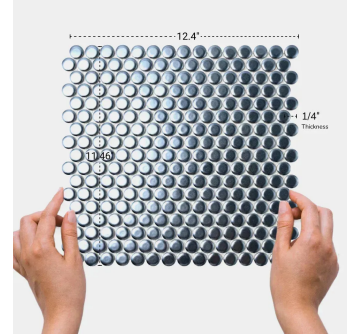

# Metallic Blue 1" Penny Round Matte Porcelain Mosaic

[View Product](#)

SKU	ATORB05NVM
Item size	11.46x12.4 inch
Chip size	0.75 inch
Mounting type	Mesh Mounted
Priced By	sheet
Pieces Per Box	10
Weight	1.75
Shade Variation	V3 (moderate)
Recommended Grout 1	Laticrete Permacolor

Material	Porcelain
Thickness	1/4 inch
Tile Finish	Matte
Coverage	0.987
Sold By	sheet
Sq Ft Per Box	9.87
Tile Use	Outdoors, Indoor Walls, Light traffic floors, High traffic floors, Shower Walls, Shower Floor, Heat areas up to 150F, Commercial walls, Commercial Floors
Recommended thinset	Laticrete 254 Platinum
Country of Origin	Thailand