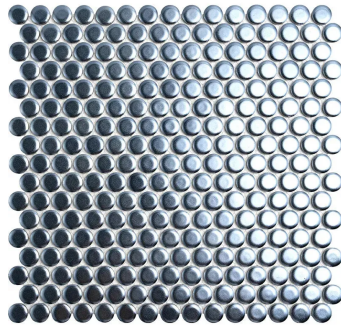

# Metallic Blue 1" Penny Round Matte Porcelain Mosaic

[View Product](#)

SKU	ATORB05NVM
Item size	11.46x12.4 inch
Chip size	0.75 inch
Mounting type	Mesh Mounted
Priced By	sheet
Pieces Per Box	10
Weight	1.75
Shade Variation	V3 (moderate)
Recommended Grout 1	Laticrete Permacolor

Material	Porcelain
Thickness	1/4 inch
Tile Finish	Matte
Coverage	0.987
Sold By	sheet
Sq Ft Per Box	9.87
Tile Use	Outdoors, Indoor Walls, Light traffic floors, High traffic floors, Shower Walls, Shower Floor, Heat areas up to 150F, Commercial walls, Commercial Floors
Recommended thinset	Laticrete 254 Platinum
Country of Origin	Thailand