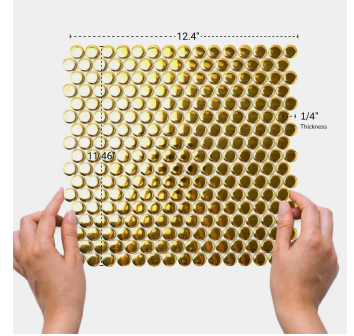

Gold 1" Penny Round Polished Porcelain Mosaic

[View Product](#)

SKU	ATORB06GDG
Item size	11.46x12.4 inch
Chip size	0.75 inch
Mounting type	Mesh Mounted
Priced By	sheet
Pieces Per Box	10
Weight	1.75
Shade Variation	V3 (moderate)
Recommended Grout 1	Laticrete Permacolor

Material	Porcelain
Thickness	1/4 inch
Tile Finish	Glossy
Coverage	0.987
Sold By	sheet
Sq Ft Per Box	9.87
Tile Use	Outdoors, Indoor Walls, Light traffic floors, High traffic floors, Shower Walls, Shower Floor, Heat areas up to 150F, Commercial walls
Recommended thinset	Laticrete 254 Platinum
Country of Origin	Thailand