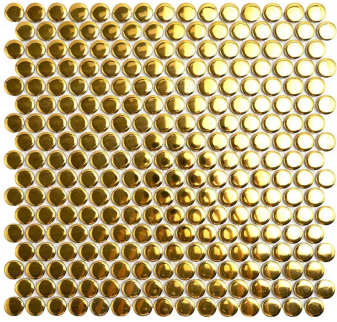

Gold 1" Penny Round Polished Porcelain Mosaic

[View Product](#)

SKU	ATORB06GDG
Item size	11.46x12.4 inch
Chip size	0.75 inch
Mounting type	Mesh Mounted
Priced By	sheet
Pieces Per Box	10
Weight	1.75
Shade Variation	V3 (moderate)
Recommended Grout 1	Laticrete Permacolor

Material	Porcelain
Thickness	1/4 inch
Tile Finish	Glossy
Coverage	0.987
Sold By	sheet
Sq Ft Per Box	9.87
Tile Use	Outdoors, Indoor Walls, Light traffic floors, High traffic floors, Shower Walls, Shower Floor, Heat areas up to 150F, Commercial walls
Recommended thinset	Laticrete 254 Platinum
Country of Origin	Thailand