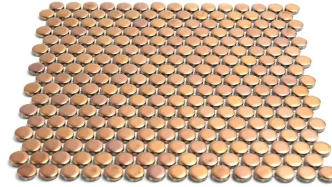

# Copper 1" Penny Round Matte Porcelain Mosaic

[View Product](#)

SKU	ATORB07BZM
Item size	11.46x12.4 inch
Chip size	0.75 inch
Mounting type	Mesh Mounted
Priced By	sheet
Pieces Per Box	10
Weight	1.75
Shade Variation	V3 (moderate)
Recommended Grout 1	Laticrete Permacolor

Material	Porcelain
Thickness	1/4 inch
Tile Finish	Matte
Coverage	0.987
Sold By	sheet
Sq Ft Per Box	9.87
Tile Use	Outdoors, Indoor Walls, Light traffic floors, High traffic floors, Shower Walls, Shower Floor, Heat areas up to 150F, Commercial walls, Commercial Floors
Recommended thinset	Laticrete 254 Platinum
Country of Origin	Thailand