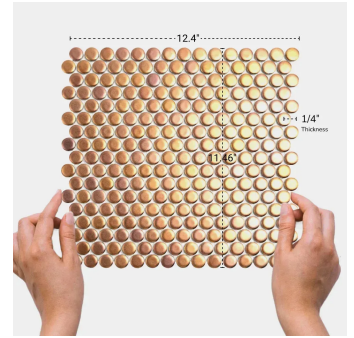

# Copper 1" Penny Round Matte Porcelain Mosaic

[View Product](#)

SKU	ATORB07BZM
Item size	11.46x12.4 inch
Chip size	0.75 inch
Mounting type	Mesh Mounted
Priced By	sheet
Pieces Per Box	10
Weight	1.75
Shade Variation	V3 (moderate)
Recommended Grout 1	Laticrete Permacolor

Material	Porcelain
Thickness	1/4 inch
Tile Finish	Matte
Coverage	0.987
Sold By	sheet
Sq Ft Per Box	9.87
Tile Use	Outdoors, Indoor Walls, Light traffic floors, High traffic floors, Shower Walls, Shower Floor, Heat areas up to 150F, Commercial walls, Commercial Floors
Recommended thinset	Laticrete 254 Platinum
Country of Origin	Thailand