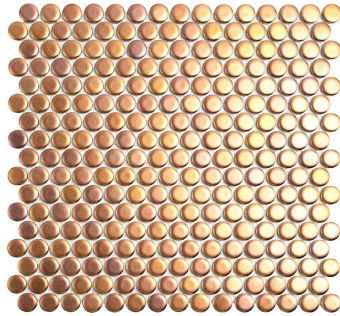

# Copper 1" Penny Round Matte Porcelain Mosaic

[View Product](#)

SKU	ATORB07BZM
Item size	11.46x12.4 inch
Chip size	0.75 inch
Mounting type	Mesh Mounted
Priced By	sheet
Pieces Per Box	10
Weight	1.75
Shade Variation	V3 (moderate)
Recommended Grout 1	Laticrete Permacolor

Material	Porcelain
Thickness	1/4 inch
Tile Finish	Matte
Coverage	0.987
Sold By	sheet
Sq Ft Per Box	9.87
Tile Use	Outdoors, Indoor Walls, Light traffic floors, High traffic floors, Shower Walls, Shower Floor, Heat areas up to 150F, Commercial walls, Commercial Floors
Recommended thinset	Laticrete 254 Platinum
Country of Origin	Thailand