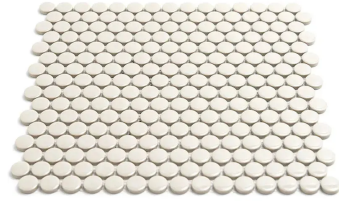

# Sky Gray 1" Penny Round Polished Porcelain Mosaic

[View Product](#)

SKU	ATORB08GRG
Item size	11.46x12.4 inch
Chip size	0.75 inch
Mounting type	Mesh Mounted
Priced By	sheet
Pieces Per Box	10
Weight	1.75
Shade Variation	V3 (moderate)
Recommended Grout 1	Laticrete Permacolor

Material	Porcelain
Thickness	1/4 inch
Tile Finish	Glossy
Coverage	0.987
Sold By	sheet
Sq Ft Per Box	9.87
Tile Use	Outdoors, Indoor Walls, Light traffic floors, High traffic floors, Shower Walls, Shower Floor, Steam Room, Swimming Pool, Heat areas up to 150F, Commercial walls, Commercial Floors
Recommended thinset	Laticrete 254 Platinum
Country of Origin	Thailand