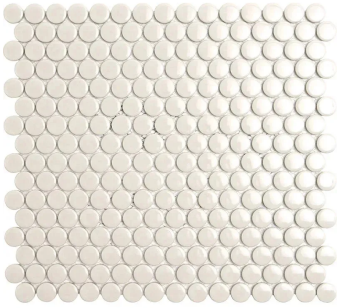

# Sky Gray 1" Penny Round Polished Porcelain Mosaic

[View Product](#)

SKU	ATORB08GRG
Item size	11.46x12.4 inch
Chip size	0.75 inch
Mounting type	Mesh Mounted
Priced By	sheet
Pieces Per Box	10
Weight	1.75
Shade Variation	V3 (moderate)
Recommended Grout 1	Laticrete Permacolor

Material	Porcelain
Thickness	1/4 inch
Tile Finish	Glossy
Coverage	0.987
Sold By	sheet
Sq Ft Per Box	9.87
Tile Use	Outdoors, Indoor Walls, Light traffic floors, High traffic floors, Shower Walls, Shower Floor, Steam Room, Swimming Pool, Heat areas up to 150F, Commercial walls, Commercial Floors
Recommended thinset	Laticrete 254 Platinum
Country of Origin	Thailand