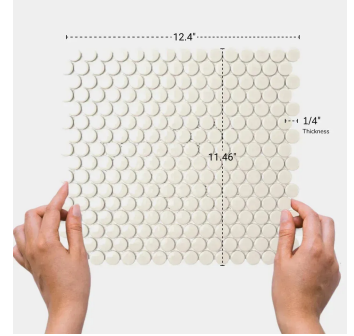

# Sky Gray 1" Penny Round Polished Porcelain Mosaic

[View Product](#)

SKU	ATORB08GRG
Item size	11.46x12.4 inch
Chip size	0.75 inch
Mounting type	Mesh Mounted
Priced By	sheet
Pieces Per Box	10
Weight	1.75
Shade Variation	V3 (moderate)
Recommended Grout 1	Laticrete Permacolor

Material	Porcelain
Thickness	1/4 inch
Tile Finish	Glossy
Coverage	0.987
Sold By	sheet
Sq Ft Per Box	9.87
Tile Use	Outdoors, Indoor Walls, Light traffic floors, High traffic floors, Shower Walls, Shower Floor, Steam Room, Swimming Pool, Heat areas up to 150F, Commercial walls, Commercial Floors
Recommended thinset	Laticrete 254 Platinum
Country of Origin	Thailand