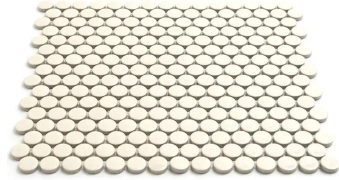

Beige 1" Penny Round Polished Porcelain Mosaic

[View Product](#)

SKU	ATORB09BGG
Item size	11.46x12.4 inch
Chip size	0.75 inch
Mounting type	Mesh Mounted
Priced By	sheet
Pieces Per Box	10
Weight	1.75
Shade Variation	V3 (moderate)
Recommended Grout 1	Laticrete Permacolor

Material	Porcelain
Thickness	1/4 inch
Tile Finish	Glossy
Coverage	0.987
Sold By	sheet
Sq Ft Per Box	9.87
Tile Use	Outdoors, Indoor Walls, Light traffic floors, High traffic floors, Shower Walls, Shower Floor, Steam Room, Swimming Pool, Heat areas up to 150F, Commercial walls, Commercial Floors
Recommended thinset	Laticrete 254 Platinum
Country of Origin	Thailand