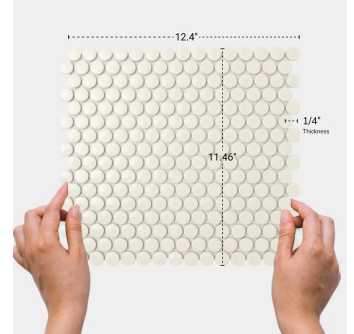

Beige 1" Penny Round Polished Porcelain Mosaic

[View Product](#)

SKU	ATORB09BGG
Item size	11.46x12.4 inch
Chip size	0.75 inch
Mounting type	Mesh Mounted
Priced By	sheet
Pieces Per Box	10
Weight	1.75
Shade Variation	V3 (moderate)
Recommended Grout 1	Laticrete Permacolor

Material	Porcelain
Thickness	1/4 inch
Tile Finish	Glossy
Coverage	0.987
Sold By	sheet
Sq Ft Per Box	9.87
Tile Use	Outdoors, Indoor Walls, Light traffic floors, High traffic floors, Shower Walls, Shower Floor, Steam Room, Swimming Pool, Heat areas up to 150F, Commercial walls, Commercial Floors
Recommended thinset	Laticrete 254 Platinum
Country of Origin	Thailand