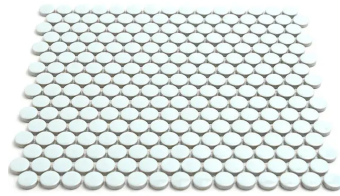

# Blue 1" Penny Round Polished Porcelain Mosaic

[View Product](#)

|                     |                      |
|---------------------|----------------------|
| SKU                 | ATORB10LBLG          |
| Item size           | 11.46x12.4 inch      |
| Chip size           | 0.75 inch            |
| Mounting type       | Mesh Mounted         |
| Priced By           | sheet                |
| Pieces Per Box      | 10                   |
| Weight              | 1.75                 |
| Shade Variation     | V3 (moderate)        |
| Recommended Grout 1 | Laticrete Permacolor |

|                     |  |
|---------------------|--|
| Material            | Porcelain  |
| Thickness           | 1/4 inch   |
| Tile Finish         | Glossy   |
| Coverage            | 0.987  |
| Sold By             | sheet  |
| Sq Ft Per Box       | 9.87   |
| Tile Use            | Outdoors, Indoor Walls, Light traffic floors, High traffic floors, Shower Walls, Shower Floor, Steam Room, Swimming Pool, Heat areas up to 150F, Commercial walls, Commercial Floors |
| Recommended thinset | Laticrete 254 Platinum   |
| Country of Origin   | Thailand   |