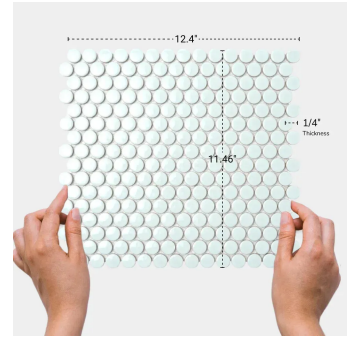

# Blue 1" Penny Round Polished Porcelain Mosaic

[View Product](#)

|                     |                      |
|---------------------|----------------------|
| SKU                 | ATORB10LBLG          |
| Item size           | 11.46x12.4 inch      |
| Chip size           | 0.75 inch            |
| Mounting type       | Mesh Mounted         |
| Priced By           | sheet                |
| Pieces Per Box      | 10                   |
| Weight              | 1.75                 |
| Shade Variation     | V3 (moderate)        |
| Recommended Grout 1 | Laticrete Permacolor |

|                     |  |
|---------------------|--|
| Material            | Porcelain  |
| Thickness           | 1/4 inch   |
| Tile Finish         | Glossy   |
| Coverage            | 0.987  |
| Sold By             | sheet  |
| Sq Ft Per Box       | 9.87   |
| Tile Use            | Outdoors, Indoor Walls, Light traffic floors, High traffic floors, Shower Walls, Shower Floor, Steam Room, Swimming Pool, Heat areas up to 150F, Commercial walls, Commercial Floors |
| Recommended thinset | Laticrete 254 Platinum   |
| Country of Origin   | Thailand   |