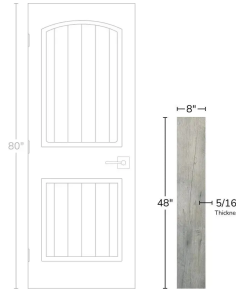

Blue 8x48 Matte Porcelain Tile

[View Product](#)

SKU	ATOREGRWD
Item size	7.9x47.2 inch
Tile Finish	Matte
Coverage	2.589
Sold By	box
Sq Ft Per Box	10.36
Tile Use	Outdoors, Indoor Walls, Light traffic floors, High traffic floors, Shower Walls, Shower Floor, Steam Room, Heat areas up to 150F, Commercial walls, Commercial Floors
Tile Edges	Rectified
Recommended Grout 1	Laticrete Permacolor White

Material	Porcelain
Thickness	5/16 inch
Mounting type	Loose
Priced By	sf
Pieces Per Box	4
Weight	5.14
Shade Variation	V4 (substantial)
Recommended thinset	Laticrete 254 Platinum
Country of Origin	Italy