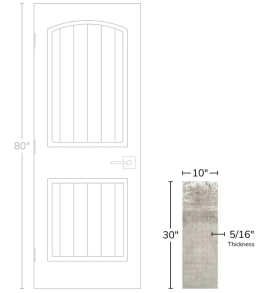

Gray Deco 10x30 Matte Ceramic Tile

[View Product](#)

SKU	ATSTZORGRAB
Item size	9.8x29.5 inch
Tile Finish	Matte
Coverage	2.008
Sold By	box
Sq Ft Per Box	4.00
Tile Use	Indoor Walls, Shower Walls, Heat areas up to 150F, Commercial walls
Tile Edges	Rectified
Recommended Grout 1	Laticrete Permacolor White

Material	Ceramic
Thickness	5/16 inch
Mounting type	Loose
Priced By	sf
Pieces Per Box	2
Weight	3.57
Shade Variation	V2 (slight)
Recommended thinset	Laticrete 254 Platinum
Country of Origin	Spain