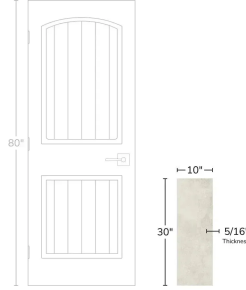

White 10x30 Matte Ceramic Tile

[View Product](#)

SKU	ATSTZWHT1030
Item size	9.8x29.5 inch
Tile Finish	Matte
Coverage	2.008
Sold By	box
Sq Ft Per Box	16.05
Tile Use	Indoor Walls, Light traffic floors, Shower Walls, Steam Room, Heat areas up to 150F, Commercial walls
Tile Edges	Rectified
Recommended Grout 1	Laticrete Permacolor White

Material	Ceramic
Thickness	5/16 inch
Mounting type	Loose
Priced By	sf
Pieces Per Box	8
Weight	3.69
Shade Variation	V2 (slight)
Recommended thinset	Laticrete 254 Platinum
Country of Origin	Spain