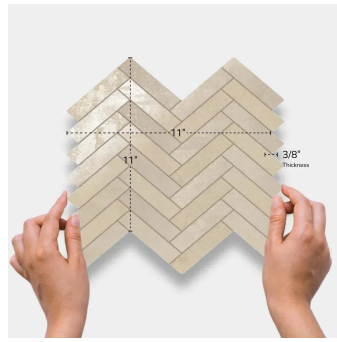

# Beige Herringbone Matte Porcelain Mosaic Tile

[View Product](#)

SKU	ATSTLSNDHER
Item size	11x11 inch
Tile Finish	Matte
Coverage	0.840
Sold By	sheet
Sq Ft Per Box	5.88
Tile Use	Outdoors, Indoor Walls, Light traffic floors, High traffic floors, Shower Walls, Shower Floor, Steam Room, Swimming Pool, Heat areas up to 150F, Commercial walls, Commercial Floors
Tile Edges	Rectified
Recommended Grout 1	Laticrete Permacolor Antique White

Material	Porcelain
Thickness	3/8 inch
Mounting type	Mesh Mounted
Priced By	sheet
Pieces Per Box	7
Weight	3.00
Shade Variation	V2 (slight)
Recommended thinset	Laticrete 254 Platinum
Country of Origin	Spain