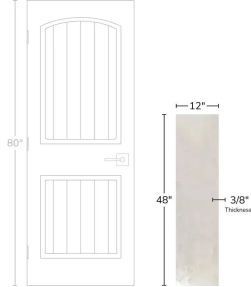

# White 12x48 Matte Porcelain Tile

[View Product](#)

SKU	ATSTLWHT1248	Material	Porcelain
Item size	11.8x47.2 inch	Thickness	3/8 inch
Tile Finish	Matte	Mounting type	Loose
Coverage	3.868	Priced By	sf
Sold By	box	Pieces Per Box	3
Sq Ft Per Box	11.60	Weight	5.08
Tile Use	Outdoors, Indoor Walls, Light traffic floors, High traffic floors, Shower Walls, Shower Floor, Steam Room, Heat areas up to 150F, Commercial walls, Commercial Floors	Shade Variation	V2 (slight)
Tile Edges	Rectified	Recommended thinset	Laticrete 254 Platinum
Recommended Grout 1	Laticrete Permacolor White	Country of Origin	Spain