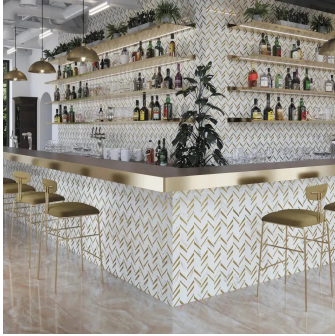

# Calacatta Gold Chevron Polished Marble & Brass Mosaic Tile

[View Product](#)

SKU	ATTSC44CV11A
Item size	12x12 inch
Tile Finish	Polished
Coverage	1.000
Sold By	sheet
Sq Ft Per Box	5.000
Tile Use	Indoor Walls, Heat areas up to 150F
Recommended thinset	Laticrete 254 Platinum
Country of Origin	China

Material	Calacatta Gold, Brass
Thickness	3/8 inch
Mounting type	Mesh Mounted
Priced By	sheet
Pieces Per Box	5
Weight	5
Shade Variation	V3 (moderate)
Recommended Grout 1	Laticrete Permacolor White