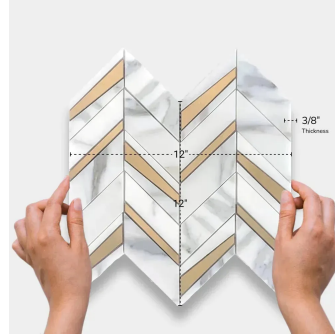

# Calacatta Gold Chevron Polished Marble & Brass Mosaic Tile

[View Product](#)

SKU	ATTSC44CV11A
Item size	12x12 inch
Tile Finish	Polished
Coverage	1.000
Sold By	sheet
Sq Ft Per Box	5.000
Tile Use	Indoor Walls, Heat areas up to 150F
Recommended thinset	Laticrete 254 Platinum
Country of Origin	China

Material	Calacatta Gold, Brass
Thickness	3/8 inch
Mounting type	Mesh Mounted
Priced By	sheet
Pieces Per Box	5
Weight	5
Shade Variation	V3 (moderate)
Recommended Grout 1	Laticrete Permacolor White