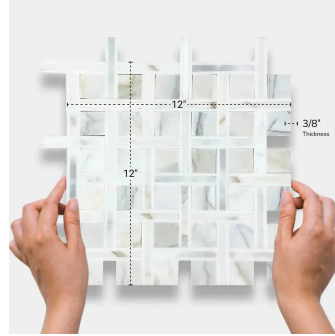

Calacatta Gold Polished Basket Weave Mosaic Tile

[View Product](#)

SKU	ATTSC44S13A
Item size	12x12 inch
Tile Finish	Honed
Coverage	1.000
Sold By	sheet
Sq Ft Per Box	5.000
Tile Use	Outdoors, Indoor Walls, Light traffic floors, High traffic floors, Shower Walls, Heat areas up to 150F, Commercial walls, Commercial Floors
Recommended Grout 1	Laticrete Permacolor Unsanded

Material	Calacatta Gold, Thassos
Thickness	3/8 inch
Mounting type	Mesh Mounted
Priced By	sheet
Pieces Per Box	5
Weight	5.28
Recommended thinset	Laticrete 254 Platinum
Country of Origin	China