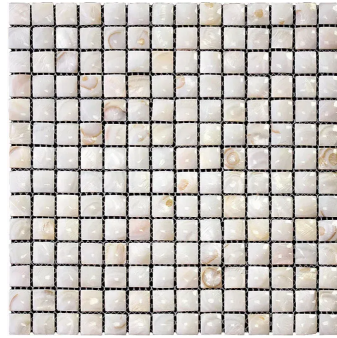

White Shell Square 3D Polished Mosaic Tile

[View Product](#)

SKU	ATSME44001AA
Item size	11.8x11.8 inch
Tile Finish	Polished
Coverage	0.967
Sold By	sheet
Sq Ft Per Box	19.339
Tile Use	Indoor Walls, Light traffic floors, Shower Walls, Heat areas up to 150F, Commercial walls
Recommended Grout 1	Laticrete Permacolor Unsanded White

Material	Shell
Thickness	5/32 inch
Mounting type	Mesh Mounted
Priced By	sheet
Pieces Per Box	20
Weight	0.8
Recommended thinset	Laticrete 254 Platinum
Country of Origin	China