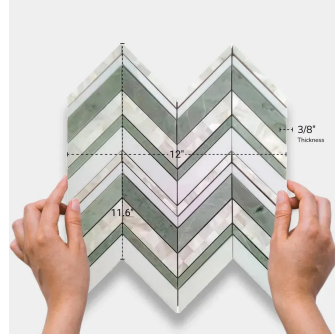

Verde Green & Thassos & Shell Chevron Polished Mosaic Tile

[View Product](#)

SKU	ATIRD44CV13A
Item size	12x11.6 inch
Tile Finish	Polished
Coverage	0.967
Sold By	sheet
Sq Ft Per Box	4.833
Tile Use	Indoor Walls, Light traffic floors, Shower Walls, Heat areas up to 150F, Commercial walls
Tile Edges	Pressed
Recommended Grout 1	Laticrete Permacolor White

Material	Green Marble, Thassos, Shell
Thickness	3/8 inch
Mounting type	Mesh
Priced By	sheet
Pieces Per Box	5
Weight	2.34
Shade Variation	V3 (moderate)
Recommended thinset	Laticrete 254 Platinum