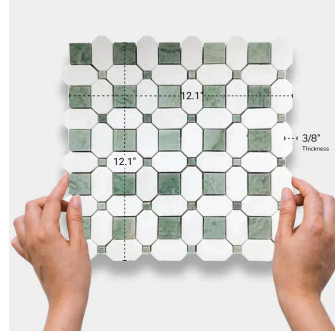

Verde Green & Thassos Octagon Polished Mosaic Tile

[View Product](#)

SKU	ATIRD44S19A
Item size	12.1x12.1 inch
Tile Finish	Polished
Coverage	1.017
Sold By	sheet
Sq Ft Per Box	5.084
Tile Use	Indoor Walls, Light traffic floors, High traffic floors, Shower Walls, Shower Floor, Heat areas up to 150F, Commercial walls, Commercial Floors
Tile Edges	Pressed
Recommended Grout 1	Laticrete Permacolor White

Material	Green Marble, Thassos
Thickness	3/8 inch
Mounting type	Mesh
Priced By	sheet
Pieces Per Box	5
Weight	4.89
Shade Variation	V3 (moderate)
Recommended thinset	Laticrete 254 Platinum