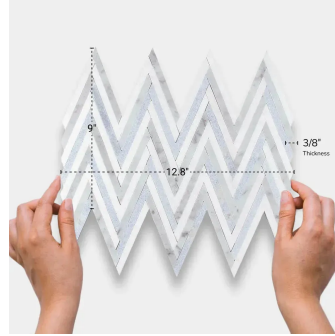

Thassos & Carrara & Blue Celeste Marble Herringbone Polished Mosaic Tile

[View Product](#)

SKU	ATMKN4402A
Item size	9x12.8 inch
Tile Finish	Polished
Coverage	0.800
Sold By	sheet
Sq Ft Per Box	4.000
Tile Use	Indoor Walls, Light traffic floors, High traffic floors, Shower Walls, Heat areas up to 150F, Commercial walls, Commercial Floors
Recommended Grout 1	Laticrete Permacolor Unsanded

Material	Thassos, Bianco Carrara, Blue Celeste
Thickness	3/8 inch
Mounting type	Mesh Mounted
Priced By	sheet
Pieces Per Box	5
Weight	4.10
Recommended thinset	Laticrete 254 Platinum
Country of Origin	China