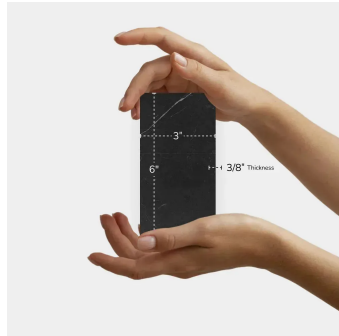

Nero Marquina 3x6 Honed Marble Subway Tile

[View Product](#)

SKU	ATFTX4436HA
Item size	3x6 inch
Tile Finish	Honed
Coverage	0.125
Sold By	box
Sq Ft Per Box	5.000
Tile Use	Outdoors, Indoor Walls, Light traffic floors, High traffic floors, Shower Walls, Shower Floor, Steam Room, Heat areas up to 150F, Commercial walls, Commercial Floors
Recommended Grout 1	Laticrete Permacolor Raven Black

Material	Eastern Black
Thickness	3/8 inch
Mounting type	Loose
Priced By	sf
Pieces Per Box	40
Weight	5.3
Recommended thinset	Laticrete 254 Platinum
Country of Origin	China