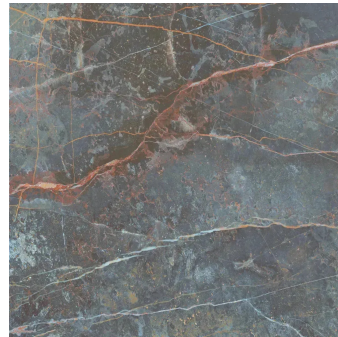

Rainforest Marble Look 32x32 Brushed Porcelain Tile

[View Product](#)

SKU	ATATHAROK3232
Item size	31.5x31.5 inch
Tile Finish	Matte
Coverage	6.889
Sold By	box
Sq Ft Per Box	13.778
Tile Use	Outdoors, Indoor Walls, Light traffic floors, High traffic floors, Shower Walls, Shower Floor, Steam Room, Heat areas up to 150F, Commercial walls, Commercial Floors
Tile Edges	Rectified
Recommended Grout 1	Laticrete Permacolor

Material	Porcelain
Thickness	3/8 inch
Mounting type	Loose
Priced By	sf
Pieces Per Box	2
Weight	28.90
Shade Variation	V2 (slight)
Recommended thinset	Laticrete 254 Platinum
Country of Origin	Italy