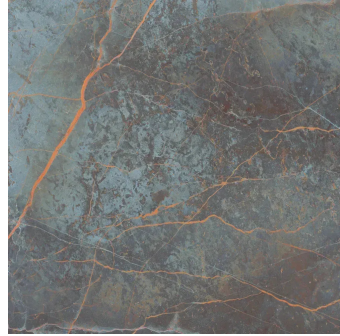

Rainforest Marble Look 32x32 Brushed Porcelain Tile

[View Product](#)

SKU	ATATHAROK3232
Item size	31.5x31.5 inch
Tile Finish	Matte
Coverage	6.889
Sold By	box
Sq Ft Per Box	13.778
Tile Use	Outdoors, Indoor Walls, Light traffic floors, High traffic floors, Shower Walls, Shower Floor, Steam Room, Heat areas up to 150F, Commercial walls, Commercial Floors
Tile Edges	Rectified
Recommended Grout 1	Laticrete Permacolor

Material	Porcelain
Thickness	3/8 inch
Mounting type	Loose
Priced By	sf
Pieces Per Box	2
Weight	28.90
Shade Variation	V2 (slight)
Recommended thinset	Laticrete 254 Platinum
Country of Origin	Italy