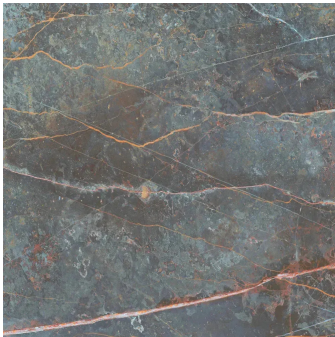

Rainforest Marble Look 32x32 Brushed Porcelain Tile

[View Product](#)

SKU	ATATHAROK3232
Item size	31.5x31.5 inch
Tile Finish	Matte
Coverage	6.889
Sold By	box
Sq Ft Per Box	13.778
Tile Use	Outdoors, Indoor Walls, Light traffic floors, High traffic floors, Shower Walls, Shower Floor, Steam Room, Heat areas up to 150F, Commercial walls, Commercial Floors
Tile Edges	Rectified
Recommended Grout 1	Laticrete Permacolor

Material	Porcelain
Thickness	3/8 inch
Mounting type	Loose
Priced By	sf
Pieces Per Box	2
Weight	28.90
Shade Variation	V2 (slight)
Recommended thinset	Laticrete 254 Platinum
Country of Origin	Italy