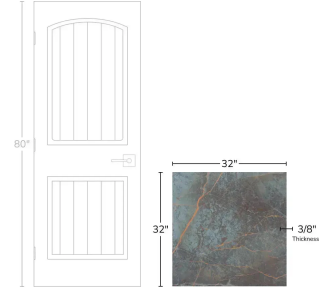

Rainforest Marble Look 32x32 Brushed Porcelain Tile

[View Product](#)

SKU	ATATHAROK3232
Item size	31.5x31.5 inch
Tile Finish	Matte
Coverage	6.889
Sold By	box
Sq Ft Per Box	13.778
Tile Use	Outdoors, Indoor Walls, Light traffic floors, High traffic floors, Shower Walls, Shower Floor, Steam Room, Heat areas up to 150F, Commercial walls, Commercial Floors
Tile Edges	Rectified
Recommended Grout 1	Laticrete Permacolor

Material	Porcelain
Thickness	3/8 inch
Mounting type	Loose
Priced By	sf
Pieces Per Box	2
Weight	28.90
Shade Variation	V2 (slight)
Recommended thinset	Laticrete 254 Platinum
Country of Origin	Italy