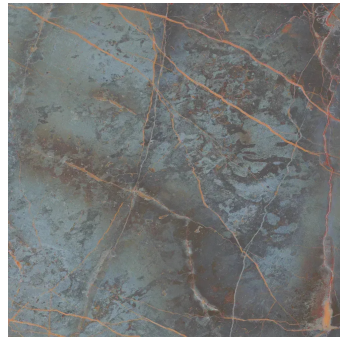

Rainforest Marble Look 32x32 Brushed Porcelain Tile

[View Product](#)

SKU	ATATHAROK3232
Item size	31.5x31.5 inch
Tile Finish	Matte
Coverage	6.889
Sold By	box
Sq Ft Per Box	13.778
Tile Use	Outdoors, Indoor Walls, Light traffic floors, High traffic floors, Shower Walls, Shower Floor, Steam Room, Heat areas up to 150F, Commercial walls, Commercial Floors
Tile Edges	Rectified
Recommended Grout 1	Laticrete Permacolor

Material	Porcelain
Thickness	3/8 inch
Mounting type	Loose
Priced By	sf
Pieces Per Box	2
Weight	28.90
Shade Variation	V2 (slight)
Recommended thinset	Laticrete 254 Platinum
Country of Origin	Italy