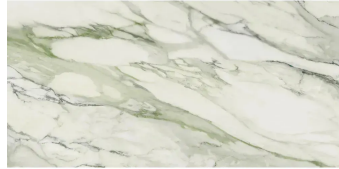

Calacatta Green Marble Look 24x48 Polished Porcelain Tile

[View Product](#)

SKU	ATIMPARBGRN2448
Item size	23.5x47.2 inch
Tile Finish	Polished
Coverage	7.710
Sold By	box
Sq Ft Per Box	15.420
Tile Use	Outdoors, Indoor Walls, Light traffic floors, High traffic floors, Shower Walls, Shower Floor, Steam Room, Swimming Pool, Heat areas up to 150F, Commercial walls, Commercial Floors
Tile Edges	Rectified
Recommended Grout 1	Laticrete Permacolor

Material	Porcelain
Thickness	13/32 inch
Mounting type	Loose
Priced By	sf
Pieces Per Box	2
Weight	4.84
Shade Variation	V2 (slight)
Recommended thinset	Laticrete 254 Platinum
Country of Origin	Spain