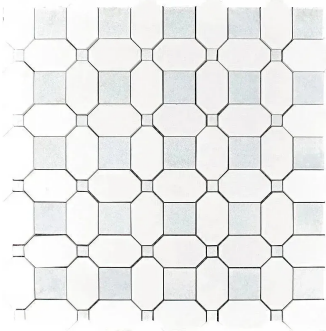

Thassos Octagon & Blue Celeste Marble Squares Polished Mosaic Tile - Sample

[View Product](#)

SKU	ATMKN4411A
Item size	12.2x12.2 inch
Tile Finish	Polished
Coverage	1.034
Sold By	sheet
Sq Ft Per Box	5.168
Tile Use	Indoor Walls, Light traffic floors, High traffic floors, Shower Walls, Shower Floor, Heat areas up to 150F, Commercial walls, Commercial Floors
Recommended Grout 1	Laticrete Permacolor White

Material	Thassos, Blue Celeste
Thickness	3/8 inch
Mounting type	Mesh Mounted
Priced By	sheet
Pieces Per Box	5
Weight	5.20
Recommended thinset	Laticrete 254 Platinum
Country of Origin	China