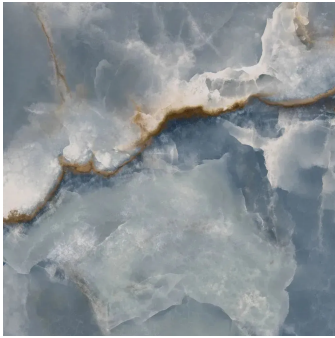

Onyx Chic Blue 36x36 Lappato Porcelain Tile

[View Product](#)

SKU	ATIMPONXBLU3636
Item size	36x36 inch
Tile Finish	Lappato
Coverage	8.719
Sold By	box
Sq Ft Per Box	17.438
Tile Use	Outdoors, Indoor Walls, Light traffic floors, High traffic floors, Shower Walls, Steam Room, Heat areas up to 150F, Commercial walls, Commercial Floors
Tile Edges	Rectified
Recommended Grout 1	Laticrete Permacolor

Material	Porcelain
Thickness	3/8 inch
Mounting type	Loose
Priced By	sf
Pieces Per Box	2
Weight	-
Shade Variation	V3 (moderate)
Recommended thinset	Laticrete 254 Platinum
Country of Origin	Italy