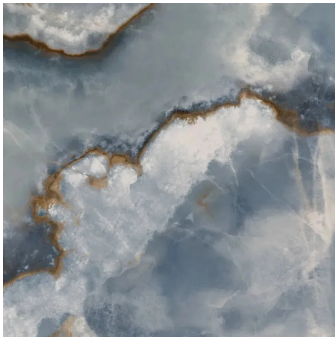

Onyx Chic Blue 36x36 Lappato Porcelain Tile

[View Product](#)

SKU	ATIMPONXBLU3636
Item size	36x36 inch
Tile Finish	Lappato
Coverage	8.719
Sold By	box
Sq Ft Per Box	17.438
Tile Use	Outdoors, Indoor Walls, Light traffic floors, High traffic floors, Shower Walls, Steam Room, Heat areas up to 150F, Commercial walls, Commercial Floors
Tile Edges	Rectified
Recommended Grout 1	Laticrete Permacolor

Material	Porcelain
Thickness	3/8 inch
Mounting type	Loose
Priced By	sf
Pieces Per Box	2
Weight	-
Shade Variation	V3 (moderate)
Recommended thinset	Laticrete 254 Platinum
Country of Origin	Italy