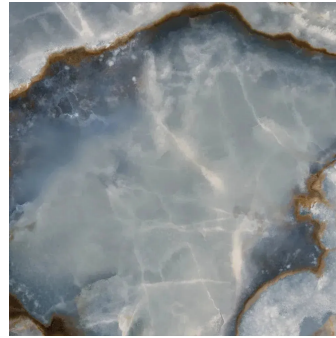

Onyx Chic Blue 36x36 Lappato Porcelain Tile

[View Product](#)

SKU	ATIMPONXBLU3636
Item size	36x36 inch
Tile Finish	Lappato
Coverage	8.719
Sold By	box
Sq Ft Per Box	17.438
Tile Use	Outdoors, Indoor Walls, Light traffic floors, High traffic floors, Shower Walls, Steam Room, Heat areas up to 150F, Commercial walls, Commercial Floors
Tile Edges	Rectified
Recommended Grout 1	Laticrete Permacolor

Material	Porcelain
Thickness	3/8 inch
Mounting type	Loose
Priced By	sf
Pieces Per Box	2
Weight	-
Shade Variation	V3 (moderate)
Recommended thinset	Laticrete 254 Platinum
Country of Origin	Italy