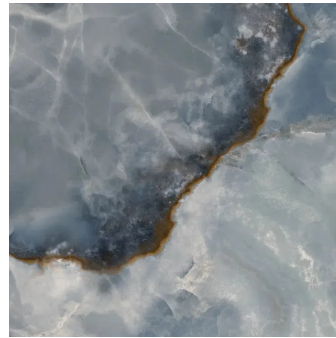

Onyx Chic Blue 36x36 Lappato Porcelain Tile

[View Product](#)

SKU	ATIMPONXBLU3636
Item size	36x36 inch
Tile Finish	Lappato
Coverage	8.719
Sold By	box
Sq Ft Per Box	17.438
Tile Use	Outdoors, Indoor Walls, Light traffic floors, High traffic floors, Shower Walls, Steam Room, Heat areas up to 150F, Commercial walls, Commercial Floors
Tile Edges	Rectified
Recommended Grout 1	Laticrete Permacolor

Material	Porcelain
Thickness	3/8 inch
Mounting type	Loose
Priced By	sf
Pieces Per Box	2
Weight	-
Shade Variation	V3 (moderate)
Recommended thinset	Laticrete 254 Platinum
Country of Origin	Italy