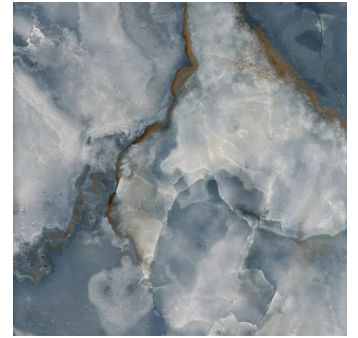

Onyx Chic Blue 36x36 Lappato Porcelain Tile

[View Product](#)

SKU	ATIMPONXBLU3636
Item size	36x36 inch
Tile Finish	Lappato
Coverage	8.719
Sold By	box
Sq Ft Per Box	17.438
Tile Use	Outdoors, Indoor Walls, Light traffic floors, High traffic floors, Shower Walls, Steam Room, Heat areas up to 150F, Commercial walls, Commercial Floors
Tile Edges	Rectified
Recommended Grout 1	Laticrete Permacolor

Material	Porcelain
Thickness	3/8 inch
Mounting type	Loose
Priced By	sf
Pieces Per Box	2
Weight	-
Shade Variation	V3 (moderate)
Recommended thinset	Laticrete 254 Platinum
Country of Origin	Italy