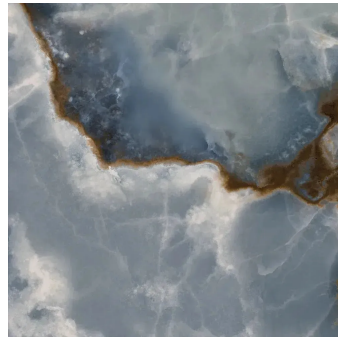

Onyx Chic Blue 36x36 Lappato Porcelain Tile

[View Product](#)

SKU	ATIMPONXBLU3636
Item size	36x36 inch
Tile Finish	Lappato
Coverage	8.719
Sold By	box
Sq Ft Per Box	17.438
Tile Use	Outdoors, Indoor Walls, Light traffic floors, High traffic floors, Shower Walls, Steam Room, Heat areas up to 150F, Commercial walls, Commercial Floors
Tile Edges	Rectified
Recommended Grout 1	Laticrete Permacolor

Material	Porcelain
Thickness	3/8 inch
Mounting type	Loose
Priced By	sf
Pieces Per Box	2
Weight	-
Shade Variation	V3 (moderate)
Recommended thinset	Laticrete 254 Platinum
Country of Origin	Italy