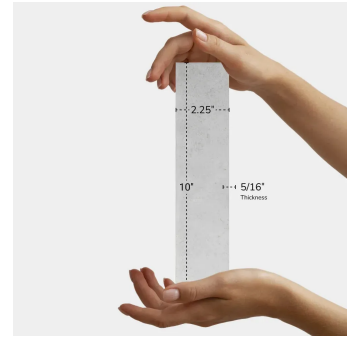

Ice 2.25x10 Matte Porcelain Subway Tile

[View Product](#)

SKU	AT447567MT
Item size	2.25x10 inch
Tile Finish	Matte
Coverage	0.162
Sold By	box
Sq Ft Per Box	5.5
Tile Use	Outdoors, Indoor Walls, Light traffic floors, High traffic floors, Shower Walls, Shower Floor, Steam Room, Swimming Pool, Heat areas up to 150F, Commercial walls, Commercial Floors
Recommended thinset	Laticrete 254 Platinum
Country of Origin	Spain

Material	Porcelain
Thickness	5/16 inch
Mounting type	Loose
Priced By	sf
Pieces Per Box	34
Weight	3.62
Shade Variation	V3
Recommended Grout 1	Laticrete Permacolor White