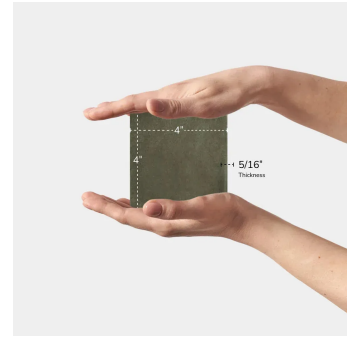

# Khaki 4x4 Matte Porcelain Tile

[View Product](#)

SKU	AT447577MT
Item size	4x4 inch
Tile Finish	Matte
Coverage	0.110
Sold By	box
Sq Ft Per Box	6.46
Tile Use	Outdoors, Indoor Walls, Light traffic floors, High traffic floors, Shower Walls, Shower Floor, Steam Room, Swimming Pool, Heat areas up to 150F, Commercial walls, Commercial Floors
Recommended thinset	Laticrete 254 Platinum
Country of Origin	Spain

Material	Porcelain
Thickness	5/16 inch
Mounting type	Loose
Priced By	sf
Pieces Per Box	60
Weight	3.42
Shade Variation	V3
Recommended Grout 1	Laticrete Permacolor White