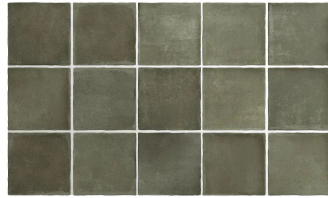

# Khaki 4x4 Matte Porcelain Tile

[View Product](#)

SKU	AT447577MT
Item size	4x4 inch
Tile Finish	Matte
Coverage	0.110
Sold By	box
Sq Ft Per Box	6.46
Tile Use	Outdoors, Indoor Walls, Light traffic floors, High traffic floors, Shower Walls, Shower Floor, Steam Room, Swimming Pool, Heat areas up to 150F, Commercial walls, Commercial Floors
Recommended thinset	Laticrete 254 Platinum
Country of Origin	Spain

Material	Porcelain
Thickness	5/16 inch
Mounting type	Loose
Priced By	sf
Pieces Per Box	60
Weight	3.42
Shade Variation	V3
Recommended Grout 1	Laticrete Permacolor White