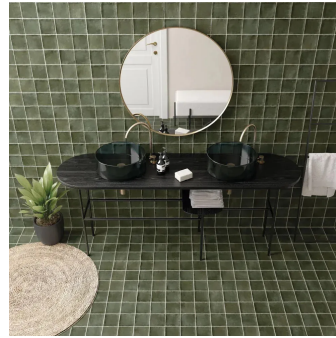

# Khaki 4x4 Matte Porcelain Tile

[View Product](#)

SKU	AT447577MT
Item size	4x4 inch
Tile Finish	Matte
Coverage	0.110
Sold By	box
Sq Ft Per Box	6.46
Tile Use	Outdoors, Indoor Walls, Light traffic floors, High traffic floors, Shower Walls, Shower Floor, Steam Room, Swimming Pool, Heat areas up to 150F, Commercial walls, Commercial Floors
Recommended thinset	Laticrete 254 Platinum
Country of Origin	Spain

Material	Porcelain
Thickness	5/16 inch
Mounting type	Loose
Priced By	sf
Pieces Per Box	60
Weight	3.42
Shade Variation	V3
Recommended Grout 1	Laticrete Permacolor White