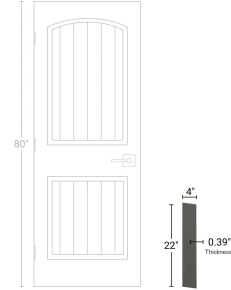

# Dark Grey Kosei Chevron 4x22 Concrete Look Wall & Floor Matte Porcelain Tile

[View Product](#)

SKU	ATVVD7401MU
Item size	4x22 inch
Tile Finish	Matte
Coverage	0.584
Sold By	box
Sq Ft Per Box	8.18
Tile Use	Outdoors, Indoor Walls, Light traffic floors, High traffic floors, Shower Walls, Shower Floor, Steam Room, Swimming Pool, Heat areas up to 150F, Commercial walls, Commercial Floors
Recommended thinset	Laticrete 254 Platinum
Country of Origin	Italy

Material	Porcelain
Thickness	0.39 inch
Mounting type	Loose
Priced By	sf
Pieces Per Box	14
Weight	4.770
Shade Variation	V2
Recommended Grout 1	Laticrete Permacolor White