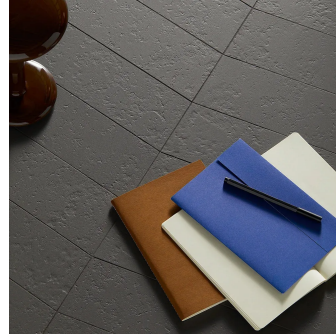

# Dark Grey Kosei Chevron 4x22 Concrete Look Wall & Floor Matte Porcelain Tile

[View Product](#)

SKU	ATVVD7401MU
Item size	4x22 inch
Tile Finish	Matte
Coverage	0.584
Sold By	box
Sq Ft Per Box	8.18
Tile Use	Outdoors, Indoor Walls, Light traffic floors, High traffic floors, Shower Walls, Shower Floor, Steam Room, Swimming Pool, Heat areas up to 150F, Commercial walls, Commercial Floors
Recommended thinset	Laticrete 254 Platinum
Country of Origin	Italy

Material	Porcelain
Thickness	0.39 inch
Mounting type	Loose
Priced By	sf
Pieces Per Box	14
Weight	4.770
Shade Variation	V2
Recommended Grout 1	Laticrete Permacolor White