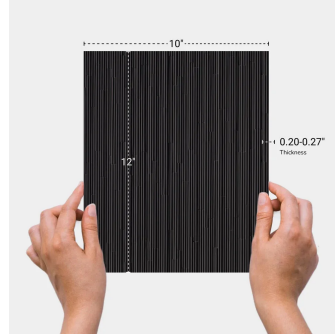

# Phenomenon Rain B Nero Matte Porcelain Mosaic Tile

[View Product](#)

SKU	ATTYPRB9601MU
Item size	10x12 inch
Tile Finish	Matte
Coverage	0.818
Sold By	sheet
Sq Ft Per Box	4.09
Tile Use	Outdoors, Indoor Walls, Shower Walls, Heat areas up to 150F, Commercial walls
Recommended Grout 1	Laticrete Permacolor White

Material	Porcelain
Thickness	0.20-0.27 inch
Mounting type	Mesh Mounted
Priced By	sf
Pieces Per Box	5
Weight	2.006
Recommended thinset	Laticrete 254 Platinum
Country of Origin	Italy