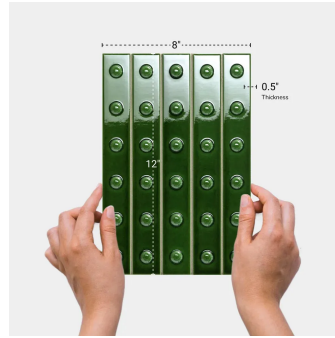

Vert Punto Up Glossy Ceramic Mosaic Tile

[View Product](#)

SKU	ATBOPULG0901MU
Item size	8x12 inch
Tile Finish	Glossy
Coverage	0.708
Sold By	sheet
Sq Ft Per Box	8.50
Tile Use	Indoor Walls, Shower Walls, Heat areas up to 150F, Commercial walls

Material	Ceramic
Thickness	0.5 inch
Mounting type	Mesh Mounted
Priced By	sf
Pieces Per Box	12
Weight	2.756
Recommended thinset	Laticrete 254 Platinum
Country of Origin	Italy

Recommended Grout 1 Laticrete Permacolor White