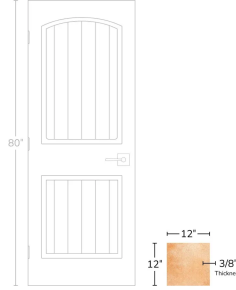

Flame Terra 12x12 Matte Porcelain Tile

[View Product](#)

SKU	ATABRO1212CA
Item size	12x12 inch
Tile Finish	Matte
Coverage	1.000
Sold By	box
Sq Ft Per Box	10
Tile Use	Outdoors, Indoor Walls, Light traffic floors, High traffic floors, Shower Walls, Shower Floor, Steam Room, Swimming Pool, Heat areas up to 150F, Commercial walls, Commercial Floors
Tile Edges	Pressed
Recommended Grout 1	Laticrete Permacolor White

Material	Porcelain
Thickness	3/8 inch
Mounting type	Loose
Priced By	sf
Pieces Per Box	10
Weight	4.555
Shade Variation	V3 (moderate)
Recommended thinset	Laticrete 254 Platinum
Country of Origin	Spain