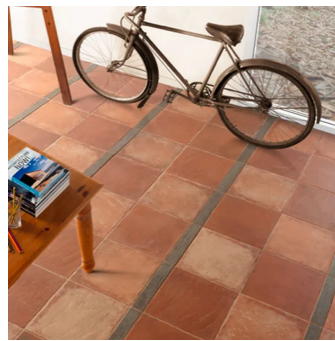

# Terra 12x12 Matte Porcelain Tile

[View Product](#)

SKU	ATABRO1212CA
Item size	12x12 inch
Tile Finish	Matte
Coverage	1.000
Sold By	box
Sq Ft Per Box	10
Tile Use	Outdoors, Indoor Walls, Light traffic floors, High traffic floors, Shower Walls, Shower Floor, Steam Room, Swimming Pool, Heat areas up to 150F, Commercial walls, Commercial Floors
Tile Edges	Pressed
Recommended Grout 1	Laticrete Permacolor White

Material	Porcelain
Thickness	3/8 inch
Mounting type	Loose
Priced By	sf
Pieces Per Box	10
Weight	4.555
Shade Variation	V3 (moderate)
Recommended thinset	Laticrete 254 Platinum
Country of Origin	Spain