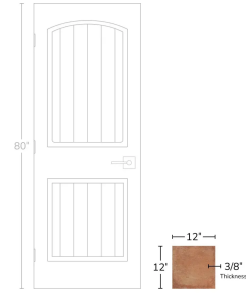

# Terra 12x12 Matte Porcelain Tile

[View Product](#)

SKU	ATABRO1212CA
Item size	12x12 inch
Tile Finish	Matte
Coverage	1.000
Sold By	box
Sq Ft Per Box	10
Tile Use	Outdoors, Indoor Walls, Light traffic floors, High traffic floors, Shower Walls, Shower Floor, Steam Room, Swimming Pool, Heat areas up to 150F, Commercial walls, Commercial Floors
Tile Edges	Pressed
Recommended Grout 1	Laticrete Permacolor White

Material	Porcelain
Thickness	3/8 inch
Mounting type	Loose
Priced By	sf
Pieces Per Box	10
Weight	4.555
Shade Variation	V3 (moderate)
Recommended thinset	Laticrete 254 Platinum
Country of Origin	Spain