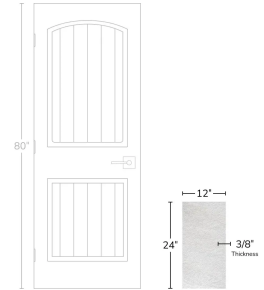

Lyra Pearl 12x24 Quartzite Look Textured Porcelain Tile

[View Product](#)

SKU	ATPRIPEA1224CA
Item size	12x24 inch
Tile Finish	Structured R11
Coverage	1.937
Sold By	box
Sq Ft Per Box	13.56
Tile Use	Outdoors, Indoor Walls, Light traffic floors, High traffic floors, Shower Walls, Shower Floor, Steam Room, Swimming Pool, Heat areas up to 150F, Commercial walls, Commercial Floors
Tile Edges	Rectified
Recommended Grout 1	Laticrete Permacolor White

Material	Porcelain
Thickness	3/8 inch
Mounting type	Loose
Priced By	sf
Pieces Per Box	7
Weight	3.982
Shade Variation	V3 (moderate)
Recommended thinset	Laticrete 254 Platinum
Country of Origin	Italy