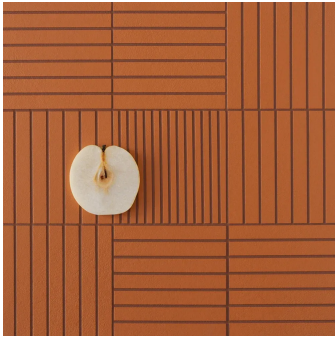

5x5 Bold Red Matte Porcelain Tile

[View Product](#)

| | |
|----------------|---|
| SKU | AT55BRSP |
| Item size | 5x5 inch |
| Tile Finish | Matte |
| Priced By | sf |
| Pieces Per Box | 42 |
| Tile Use | Outdoors, Indoor Walls, Light traffic floors, High traffic floors, Shower Walls, Shower Floor, Steam Room, Heat areas up to 150F, Commercial walls, Commercial Floors |
| Tile Edges | Rectified |

| | |
|-------------------|--------------|
| Material | Porcelain |
| Thickness | 1/2 inch |
| Coverage | 0.164 |
| Sold By | box |
| Sq Ft Per Box | 6.889 |
| Shade Variation | V1 (uniform) |
| Country of Origin | Italy |