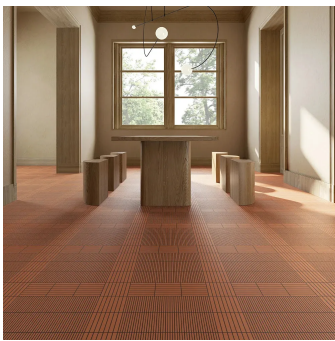

5x5 Bold Red Matte Porcelain Tile

[View Product](#)

| | |
|----------------|---|
| SKU | AT55BRSP |
| Item size | 5x5 inch |
| Tile Finish | Matte |
| Priced By | sf |
| Pieces Per Box | 42 |
| Tile Use | Outdoors, Indoor Walls, Light traffic floors, High traffic floors, Shower Walls, Shower Floor, Steam Room, Heat areas up to 150F, Commercial walls, Commercial Floors |
| Tile Edges | Rectified |

| | |
|-------------------|--------------|
| Material | Porcelain |
| Thickness | 1/2 inch |
| Coverage | 0.164 |
| Sold By | box |
| Sq Ft Per Box | 6.889 |
| Shade Variation | V1 (uniform) |
| Country of Origin | Italy |