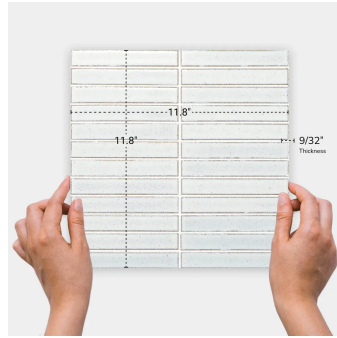

# Biyusai White Glossy Porcelain Mosaic Tile

[View Product](#)

SKU	ATIM15BYA1SP
Item size	11.8x11.8 inch
Tile Finish	Glossy
Priced By	sf
Pieces Per Box	16
Weight	2.94
Shade Variation	V1 (uniform)

Material	Porcelain
Thickness	9/32 inch
Coverage	0.935
Sold By	box
Sq Ft Per Box	14.96
Tile Use	Indoor Walls, Light traffic floors, Shower Walls, Shower Floor, Heat areas up to 150F, Commercial walls
Country of Origin	Japan