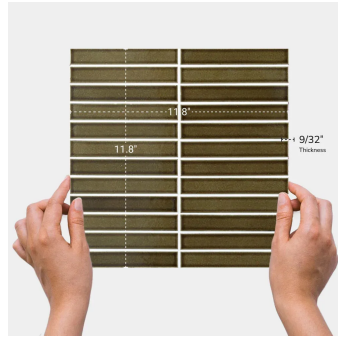

Biyusai Green Glossy Porcelain Mosaic Tile

[View Product](#)

SKU	ATIM15BYA3SP
Item size	11.8x11.8 inch
Tile Finish	Glossy
Priced By	sf
Pieces Per Box	16
Weight	2.94
Shade Variation	V1 (uniform)

Material	Porcelain
Thickness	9/32 inch
Coverage	0.935
Sold By	box
Sq Ft Per Box	14.96
Tile Use	Indoor Walls, Light traffic floors, Shower Walls, Shower Floor, Heat areas up to 150F, Commercial walls
Country of Origin	Japan