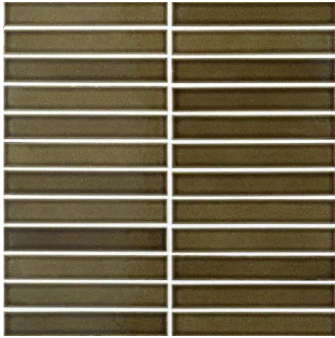

Biyusai Green Glossy Porcelain Mosaic Tile

[View Product](#)

SKU	ATIM15BYA3SP
Item size	11.8x11.8 inch
Tile Finish	Glossy
Priced By	sf
Pieces Per Box	16
Weight	2.94
Shade Variation	V1 (uniform)

Material	Porcelain
Thickness	9/32 inch
Coverage	0.935
Sold By	box
Sq Ft Per Box	14.96
Tile Use	Indoor Walls, Light traffic floors, Shower Walls, Shower Floor, Heat areas up to 150F, Commercial walls
Country of Origin	Japan